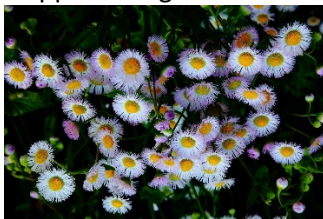

Wildflower species - 2017

To achieve a sedum/wildflower mix, Wallbarn can provide a mixture of coir and wildflower seeds to be broadcast over the flowering sedum M-Trays®.

The carefully selected mix of annual and biennial seeds will produce flowers up to a height of 50cm (some may reach up to 80cm) that attract both bees and butterflies. The seeds are mixed with coir to help kick-start the germination process and facilitate an even distribution. The mixture is provided in 1ltr bags made up of 30g of seeds mixed with 1000ml of coir, enough to cover 10m².

Flowering period: June to September
Approx. height 50cm

Yarrow

Flowering period: May to September
Approx. height 50cm

Corn Flower

Flowering period: June to September
Approx. height 20-50cm

Ragged Robin

Flowering period: June to September
Approx. height 20-50cm

Hawkweed

Flowering period: June-October
Approx. height 20-50cm

Dyers Chamomile

Flowering period: May to June
Approx. height 20-40mm

Fleabane

Flowering period: June to October
Approx. height 30-50mm