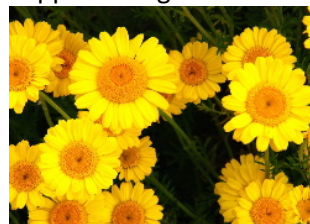

Corn Poppy

Flowering period: May to June
Approx. height 20-40mm

Hop trefoil

Flowering period: June to August
Approx. height 50-70mm

Lady's Bedstraw

Flowering period: June to October
Approx. height 50-70cm

Corn Cockle

Flowering period: June to September
Approx. height 50cm

Yarrow

Flowering period: May to September
Approx. height 50cm

Corn Flower

Flowering period: June to September
Approx. height 20-50cm

Ragged Robin

Flowering period: June to September
Approx. height 20-50cm

Hawkweed

Flowering period: June-October
Approx. height 20-50cm

Dyers Chamomile

Flowering period: May to June
Approx. height 20-40mm

Fleabane

Flowering period: June to October
Approx. height 30-50mm