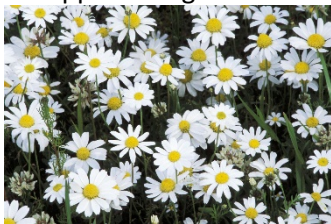

Wildflower species - 2017

To achieve a sedum/wildflower mix, Wallbarn can provide a mixture of coir and wildflower seeds to be broadcast over the flowering sedum M-Trays®.

The carefully selected mix of annual and biennial seeds will produce flowers up to a height of 50cm (some may reach up to 80cm) that attract both bees and butterflies. The seeds are mixed with coir to help kick-start the germination process and facilitate an even distribution. The mixture is provided in 1ltr bags made up of 30g of seeds mixed with 1000ml of coir, enough to cover 10m².

These wildflowers are annual and biennial so new seeds must be broadcast every Spring.

Knapweeds

Flowering period: June to September
Approx. height 50cm

Red Campion

Flowering period: May to September
Approx. height 50cm

Corn Chamomile

Flowering period: June to September
Approx. height 20-50cm

Corn Marigold

Flowering period: June to October
Approx. height 20-80cm

Betony

Flowering period: June-October
Approx. height 20-50cm