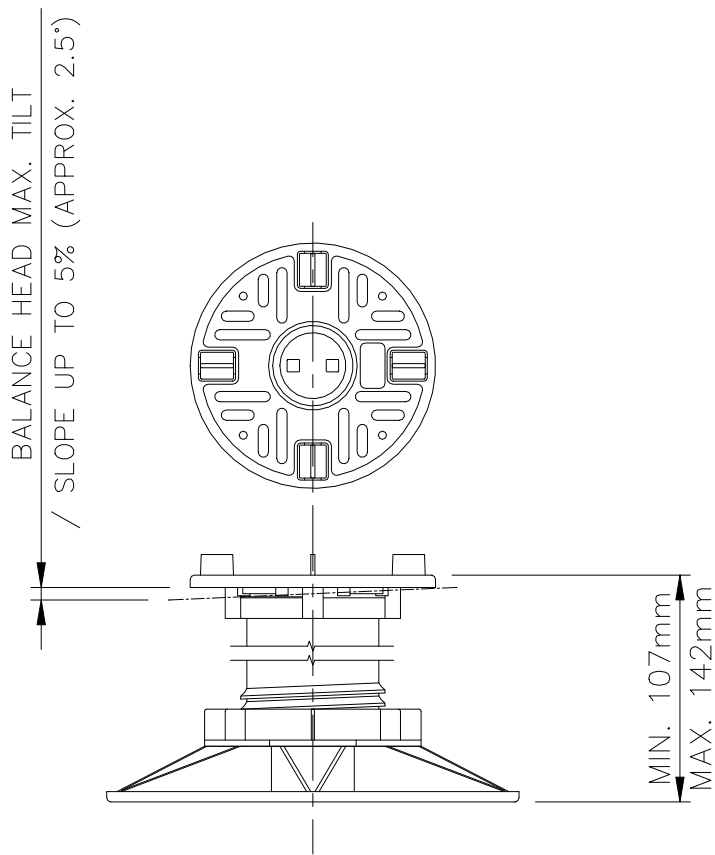

ACCESSORIES

- 2.5mm RUBBER SHIM
- 1% SLOPE CORRECTOR
- 2% SLOPE CORRECTOR
- 3% SLOPE CORRECTOR

DO NOT EXCEED 10% SLOPE

WEIGHT TOLERANCE: 683kg  
MAX WEIGHT/BREAK POINT: 1,171kg

WALLBARN LIMITED  
ADJUSTABLE HEIGHT BALANCE PEDESTAL  
107-142mm  
SP-BAL-107