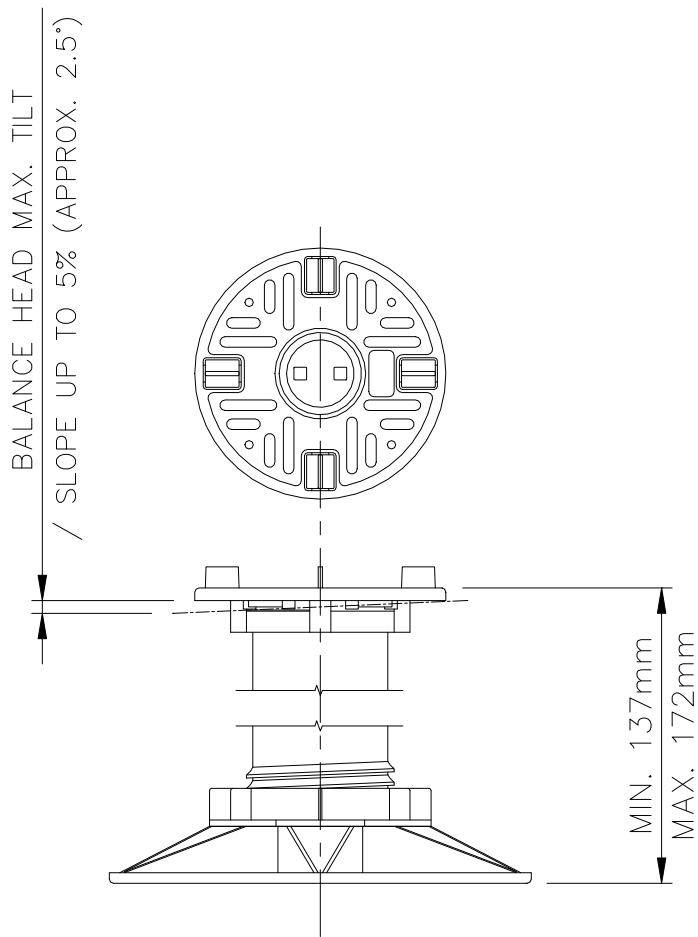

ACCESSORIES

2.5mm RUBBER SHIM
1% SLOPE CORRECTOR
2% SLOPE CORRECTOR
3% SLOPE CORRECTOR
DO NOT EXCEED 10% SLOPE

WEIGHT TOLERANCE: 683kg
MAX WEIGHT/BREAK POINT: 1,171kg

WALLBARN LIMITED
ADJUSTABLE HEIGHT BALANCE PEDESTAL
137-172mm
SP-BAL-137