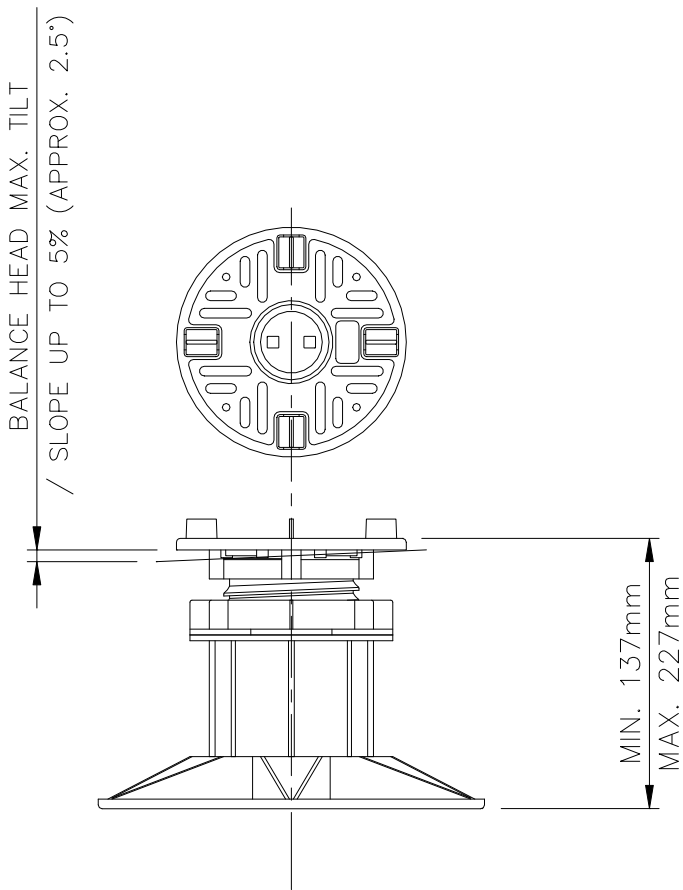

ACCESSORIES

2.5mm RUBBER SHIM
1% SLOPE CORRECTOR
2% SLOPE CORRECTOR
3% SLOPE CORRECTOR
DO NOT EXCEED 10% SLOPE

WEIGHT TOLERANCE: 683kg
MAX WEIGHT/BREAK POINT: 1,171kg

WALLBARN LIMITED
ADJUSTABLE HEIGHT BALANCE EXTRA PEDESTAL
WITH THREADED EXTENSION SHANK
137-227mm
SP-BAL-EXTRA-137