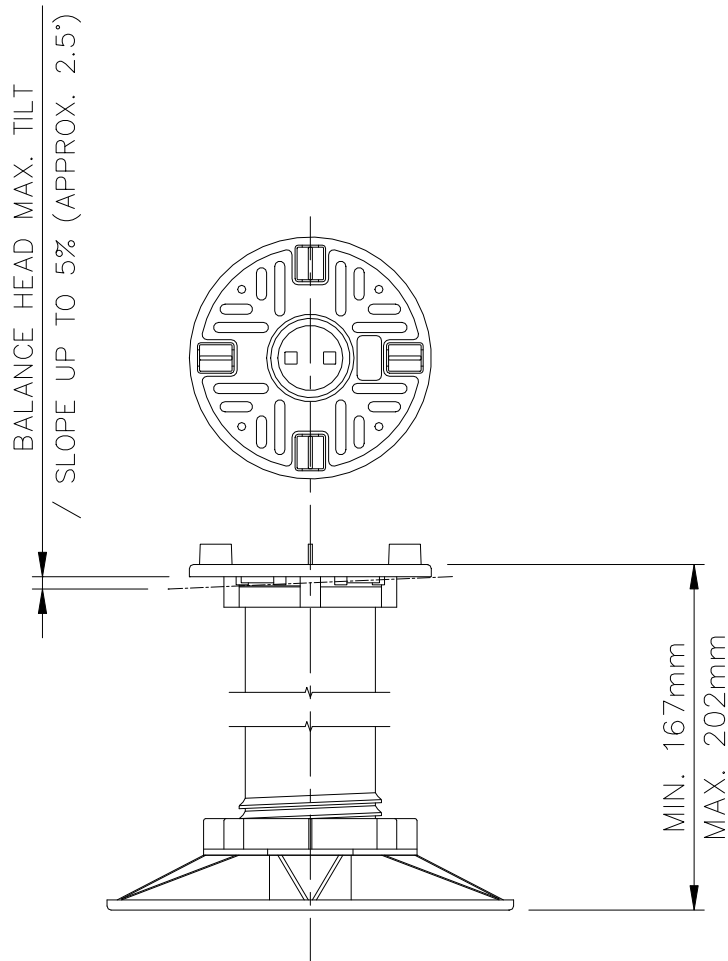

ACCESSORIES

2.5mm RUBBER SHIM  
1% SLOPE CORRECTOR  
2% SLOPE CORRECTOR  
3% SLOPE CORRECTOR  
DO NOT EXCEED 10% SLOPE

WEIGHT TOLERANCE: 683kg  
MAX WEIGHT/BREAK POINT: 1,171kg

WALLBARN LIMITED  
ADJUSTABLE HEIGHT BALANCE PEDESTAL  
167-202mm  
SP-BAL-167