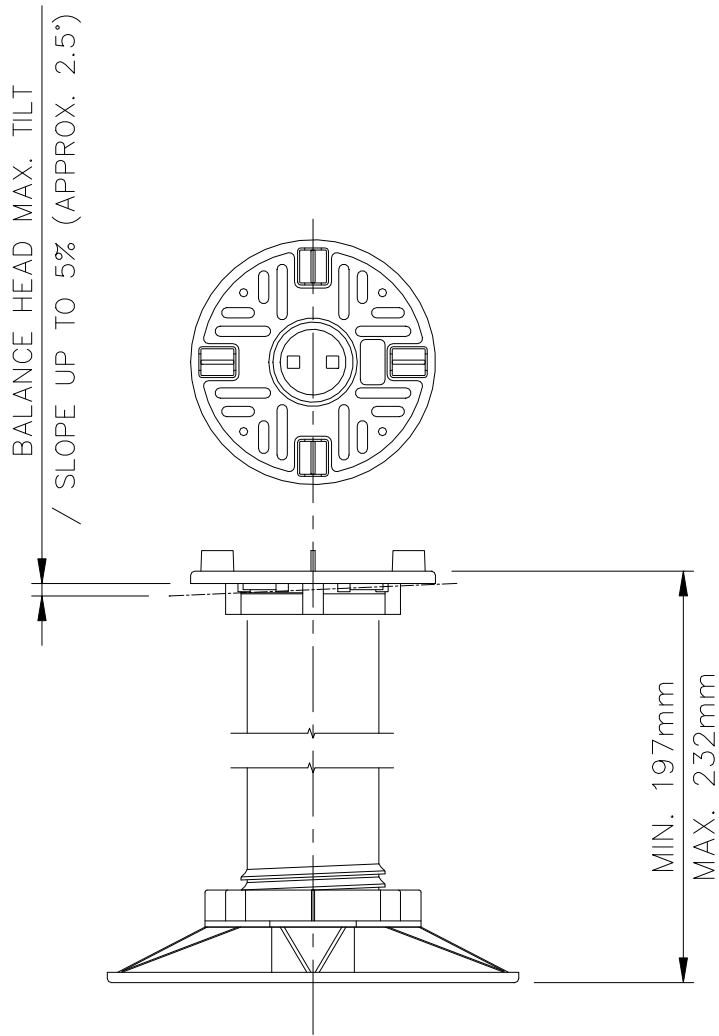

ACCESSORIES

2.5mm RUBBER SHIM
1% SLOPE CORRECTOR
2% SLOPE CORRECTOR
3% SLOPE CORRECTOR
DO NOT EXCEED 10% SLOPE

WEIGHT TOLERANCE: 683kg
MAX WEIGHT/BREAK POINT: 1,171kg

WALLBARN LIMITED
ADJUSTABLE HEIGHT BALANCE PEDESTAL
197-232mm
SP-BAL-197