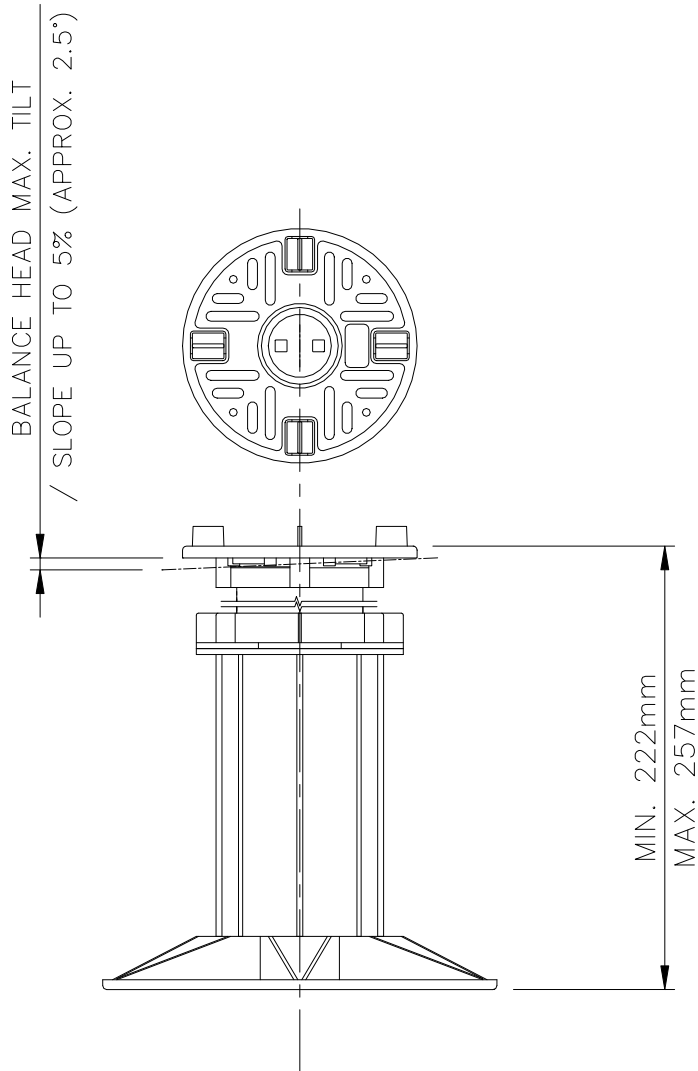

ACCESSORIES

2.5mm RUBBER SHIM  
1% SLOPE CORRECTOR  
2% SLOPE CORRECTOR  
3% SLOPE CORRECTOR  
DO NOT EXCEED 10% SLOPE

WEIGHT TOLERANCE: 683kg  
MAX WEIGHT/BREAK POINT: 1,171kg

WALLBARN LIMITED  
EXT ADJUSTABLE HEIGHT BALANCE PEDESTAL  
WITH EXTENSION SHANK  
222-257mm  
SP-BAL-222