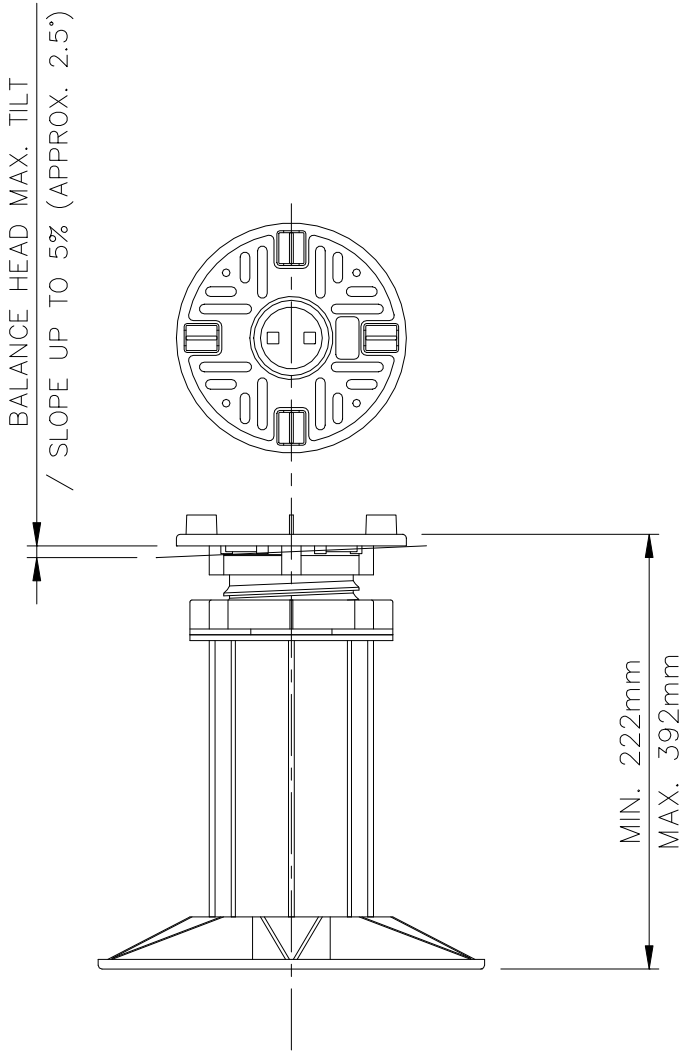

ACCESSORIES

- 2.5mm RUBBER SHIM
- 1% SLOPE CORRECTOR
- 2% SLOPE CORRECTOR
- 3% SLOPE CORRECTOR
- DO NOT EXCEED 10% SLOPE

WEIGHT TOLERANCE: 683kg  
 MAX WEIGHT/BREAK POINT: 1,171kg

WALLBARN LIMITED  
 ADJUSTABLE HEIGHT BALANCE EXTRA PEDESTAL  
 WITH THREADED EXTENSION SHANK  
 222-392mm  
 SP-BAL-EXTRA-222