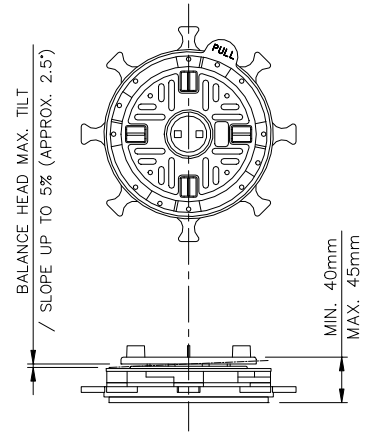

WALLBARN LIMITED  
BALANCE PEDESTAL  
ADJUSTABLE HEIGHT 25–50mm

(CAN BE USED WITH TWO x 5mm EXTENSION PLATES)  
SET AT 25–30MM WITH TELESCOPIC THREAD CLOSED  
SP-BAL-025

WALLBARN LIMITED  
BALANCE PEDESTAL  
ADJUSTABLE HEIGHT 25–50mm

(CAN BE USED WITH TWO x 5mm EXTENSION PLATES)  
SP-BAL-025

WALLBARN LIMITED  
BALANCE PEDESTAL  
ADJUSTABLE HEIGHT 25–50mm

(CAN BE USED WITH TWO x 5mm EXTENSION  
PLATES)  
SP-BAL-025

WALLBARN LIMITED  
BALANCE PEDESTAL  
ADJUSTABLE HEIGHT 25–50mm

(HEIGHT INCLUDES ONE EXTENSION PLATE)  
SP-BAL-025

WALLBARN LIMITED  
BALANCE PEDESTAL  
ADJUSTABLE HEIGHT 25–50mm

(50mm HEIGHT INCLUDES TWO EXTENSION PLATES  
AND TELESCOPIC THREAD OPEN BY 5mm)  
SP-BAL-025