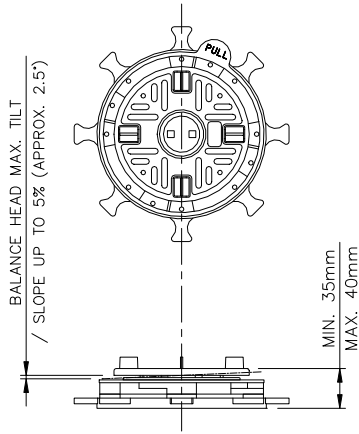

WALLBARN LIMITED  
BALANCE PEDESTAL  
ADJUSTABLE HEIGHT 25–50mm

(CAN BE USED WITH TWO x 5mm EXTENSION PLATES)  
SET AT 25–30MM WITH TELESCOPIC THREAD CLOSED  
SP-BAL-025

WALLBARN LIMITED  
BALANCE PEDESTAL  
ADJUSTABLE HEIGHT 25–50mm

(CAN BE USED WITH TWO x 5mm EXTENSION PLATES)  
SP-BAL-025

WALLBARN LIMITED  
BALANCE PEDESTAL  
ADJUSTABLE HEIGHT 25–50mm

(CAN BE USED WITH TWO x 5mm EXTENSION  
PLATES)  
SP-BAL-025

WALLBARN LIMITED  
BALANCE PEDESTAL  
ADJUSTABLE HEIGHT 25–50mm

(HEIGHT INCLUDES ONE EXTENSION PLATE)  
SP-BAL-025

WALLBARN LIMITED  
BALANCE PEDESTAL  
ADJUSTABLE HEIGHT 25–50mm

(50mm HEIGHT INCLUDES TWO EXTENSION PLATES  
AND TELESCOPIC THREAD OPEN BY 5mm)  
SP-BAL-025