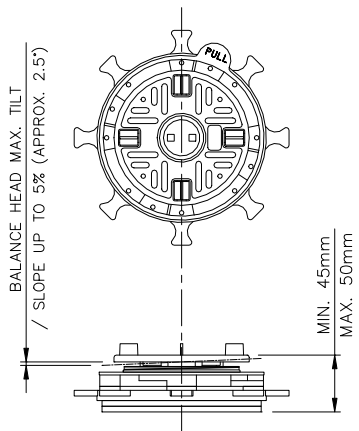

WALLBARN LIMITED  
BALANCE PEDESTAL  
ADJUSTABLE HEIGHT 25–50mm

(CAN BE USED WITH TWO x 5mm EXTENSION PLATES)  
SET AT 25–30MM WITH TELESCOPIC THREAD CLOSED  
SP-BAL-025

WALLBARN LIMITED  
BALANCE PEDESTAL  
ADJUSTABLE HEIGHT 25–50mm

(CAN BE USED WITH TWO x 5mm EXTENSION PLATES)  
SP-BAL-025

WALLBARN LIMITED  
BALANCE PEDESTAL  
ADJUSTABLE HEIGHT 25–50mm

(CAN BE USED WITH TWO x 5mm EXTENSION  
PLATES)  
SP-BAL-025

WALLBARN LIMITED  
BALANCE PEDESTAL  
ADJUSTABLE HEIGHT 25–50mm

(HEIGHT INCLUDES ONE EXTENSION PLATE)  
SP-BAL-025

WALLBARN LIMITED  
BALANCE PEDESTAL  
ADJUSTABLE HEIGHT 25–50mm

(50mm HEIGHT INCLUDES TWO EXTENSION PLATES  
AND TELESCOPIC THREAD OPEN BY 5mm)  
SP-BAL-025