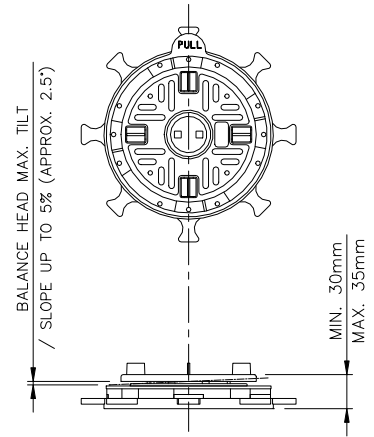

WALLBARN LIMITED  
BALANCE PEDESTAL  
ADJUSTABLE HEIGHT 25–50mm

(CAN BE USED WITH TWO x 5mm EXTENSION PLATES)  
SET AT 25–30MM WITH TELESCOPIC THREAD CLOSED  
SP-BAL-025

WALLBARN LIMITED  
BALANCE PEDESTAL  
ADJUSTABLE HEIGHT 25–50mm

(CAN BE USED WITH TWO x 5mm EXTENSION PLATES)  
SP-BAL-025

WALLBARN LIMITED  
BALANCE PEDESTAL  
ADJUSTABLE HEIGHT 25–50mm

(CAN BE USED WITH TWO x 5mm EXTENSION  
PLATES)  
SP-BAL-025

WALLBARN LIMITED  
BALANCE PEDESTAL  
ADJUSTABLE HEIGHT 25–50mm

(HEIGHT INCLUDES ONE EXTENSION PLATE)  
SP-BAL-025

WALLBARN LIMITED  
BALANCE PEDESTAL  
ADJUSTABLE HEIGHT 25–50mm

(50mm HEIGHT INCLUDES TWO EXTENSION PLATES  
AND TELESCOPIC THREAD OPEN BY 5mm)  
SP-BAL-025