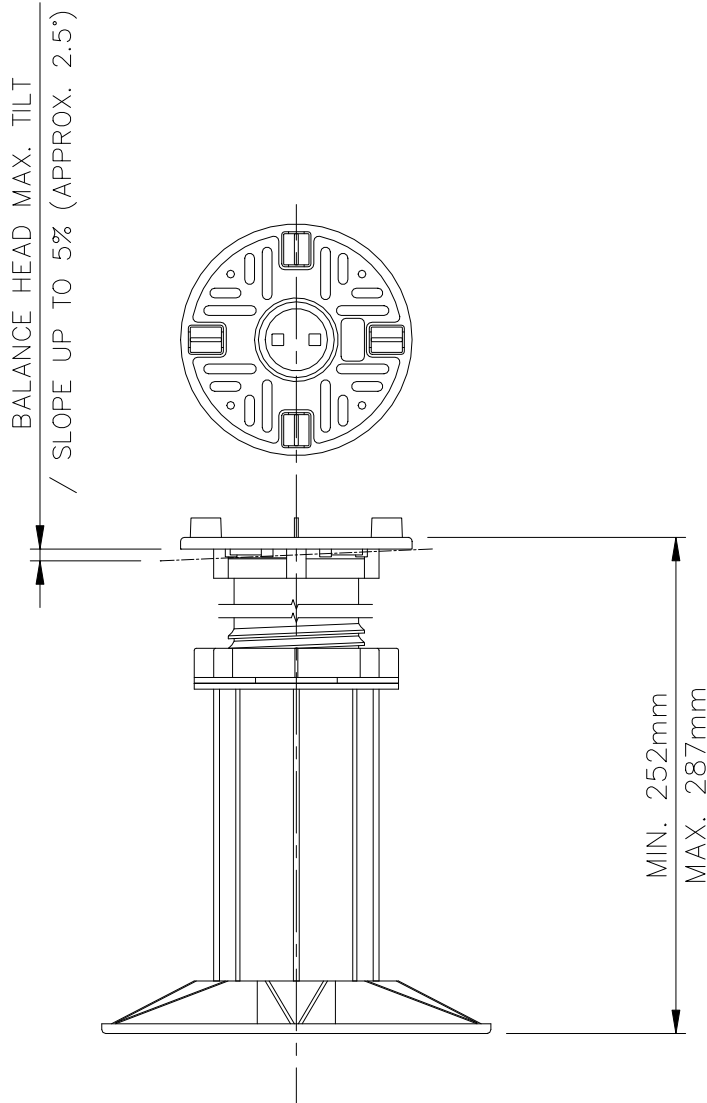

ACCESSORIES

2.5mm RUBBER SHIM
1% SLOPE CORRECTOR
2% SLOPE CORRECTOR
3% SLOPE CORRECTOR
DO NOT EXCEED 10% SLOPE

WEIGHT TOLERANCE: 683kg
MAX WEIGHT/BREAK POINT: 1,171kg

WALLBARN LIMITED
EXT ADJUSTABLE HEIGHT BALANCE PEDESTAL
WITH EXTENSION SHANK
252-287mm
SP-BAL-252