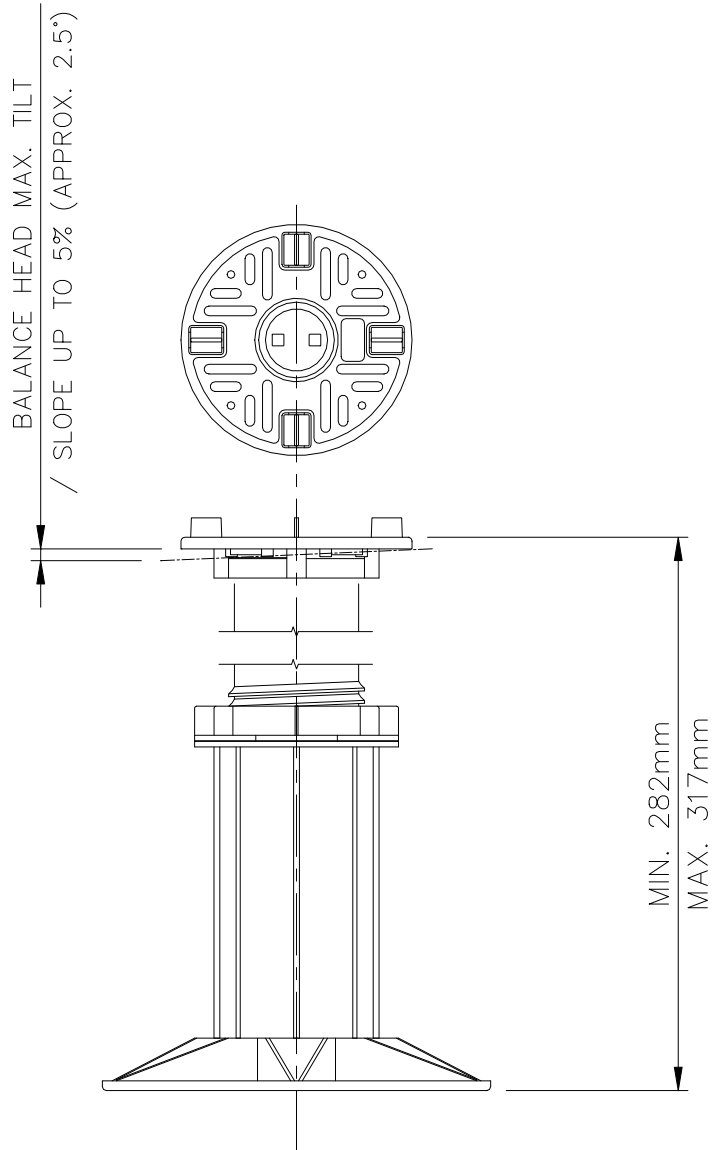

ACCESSORIES

2.5mm RUBBER SHIM
1% SLOPE CORRECTOR
2% SLOPE CORRECTOR
3% SLOPE CORRECTOR
DO NOT EXCEED 10% SLOPE

WEIGHT TOLERANCE: 683kg
MAX WEIGHT/BREAK POINT: 1,171kg

WALLBARN LIMITED
EXT ADJUSTABLE HEIGHT BALANCE PEDESTAL
WITH EXTENSION SHANK
282-317mm
SP-BAL-282