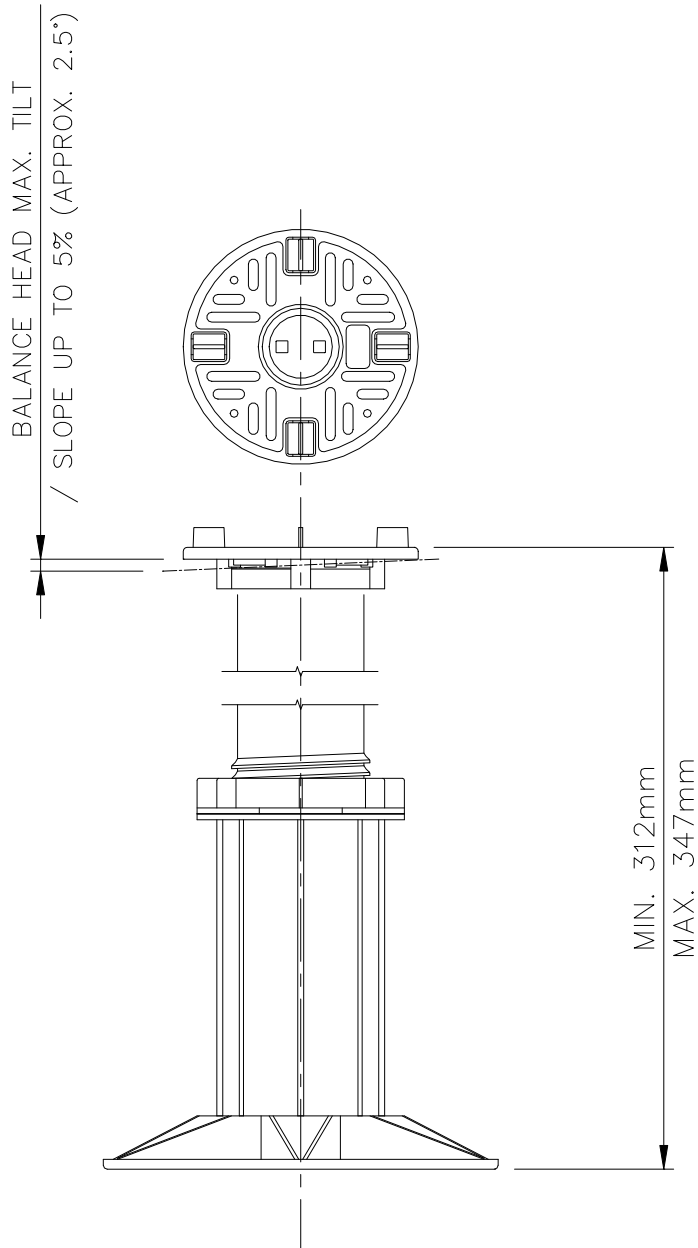

ACCESSORIES

2.5mm RUBBER SHIM  
1% SLOPE CORRECTOR  
2% SLOPE CORRECTOR  
3% SLOPE CORRECTOR  
DO NOT EXCEED 10% SLOPE

WEIGHT TOLERANCE: 683kg  
MAX WEIGHT/BREAK POINT: 1,171kg

WALLBARN LIMITED  
EXT ADJUSTABLE HEIGHT BALANCE PEDESTAL  
WITH EXTENSION SHANK  
312-347mm  
SP-BAL-312