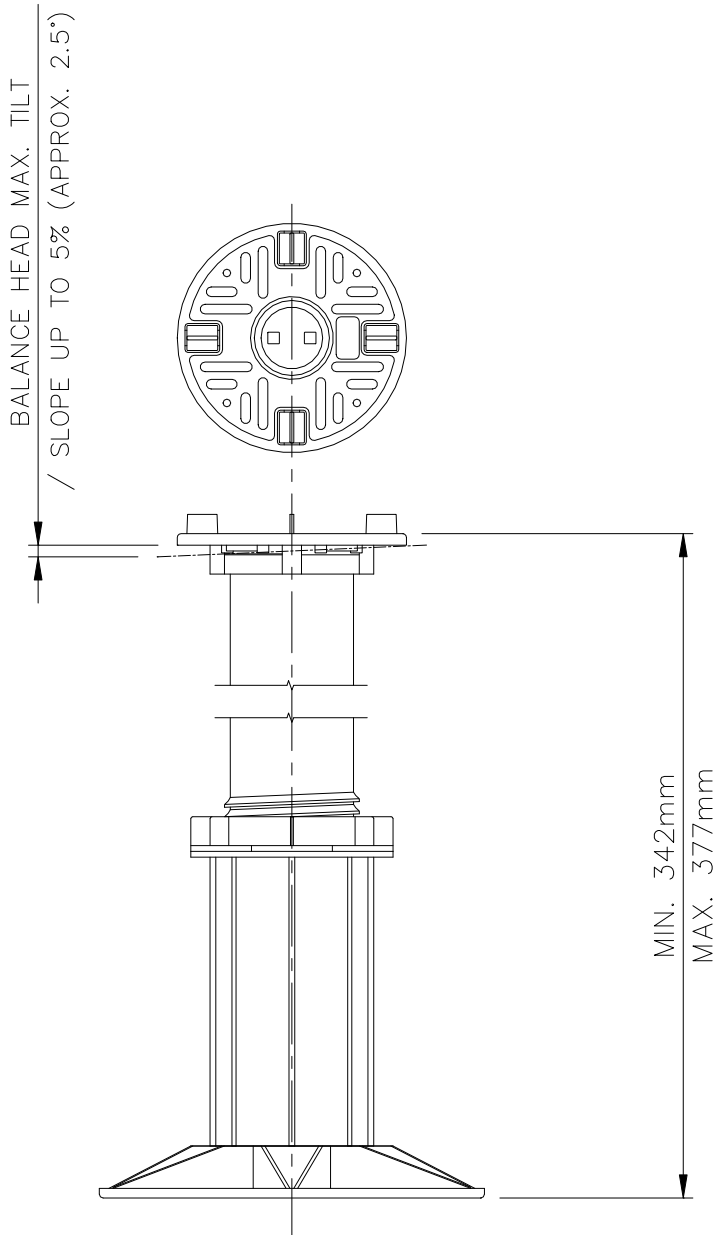

ACCESSORIES

2.5mm RUBBER SHIM  
 1% SLOPE CORRECTOR  
 2% SLOPE CORRECTOR  
 3% SLOPE CORRECTOR  
 DO NOT EXCEED 10% SLOPE

WEIGHT TOLERANCE: 683kg  
 MAX WEIGHT/BREAK POINT: 1,171kg

WALLBARN LIMITED  
 EXT ADJUSTABLE HEIGHT BALANCE PEDESTAL  
 WITH EXTENSION SHANK  
 342–377mm  
 SP–BAL–342