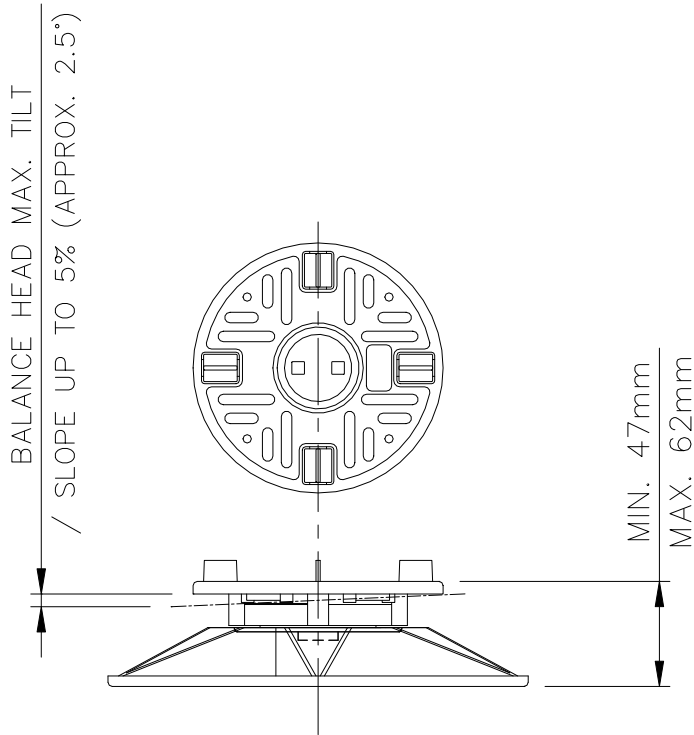

ACCESSORIES  
2.5mm RUBBER SHIM  
DO NOT EXCEED 10% SLOPE

WEIGHT TOLERANCE: 683kg  
MAX WEIGHT/BREAK POINT: 1,171kg

WALLBARN LIMITED  
ADJUSTABLE HEIGHT BALANCE PEDESTAL  
47-62mm  
SP-BAL-047