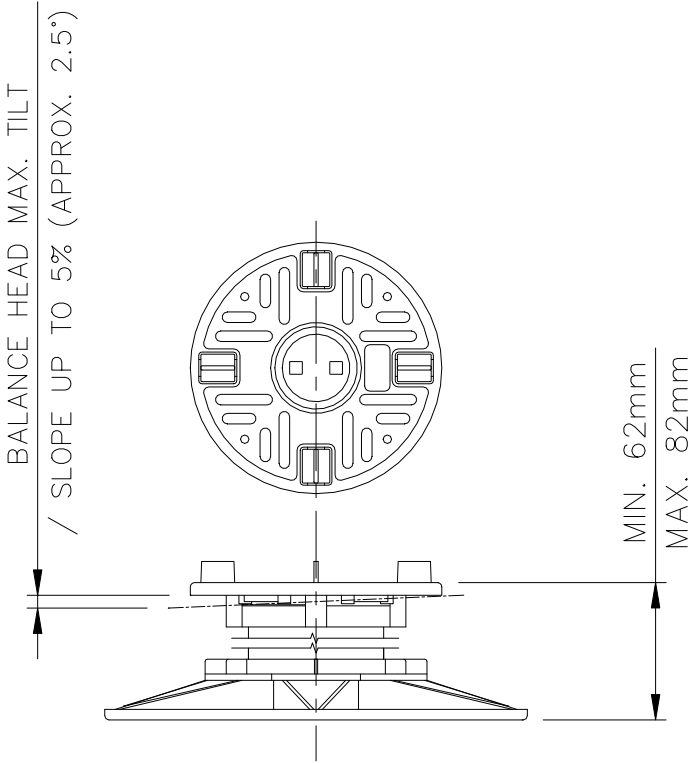

ACCESSORIES

2.5mm RUBBER SHIM
 1% SLOPE CORRECTOR
 2% SLOPE CORRECTOR
 3% SLOPE CORRECTOR
 DO NOT EXCEED 10% SLOPE

WEIGHT TOLERANCE: 683kg
 MAX WEIGHT/BREAK POINT: 1,171kg

WALLBARN LIMITED
 ADJUSTABLE HEIGHT BALANCE PEDESTAL
 62-82mm
 SP-BAL-062