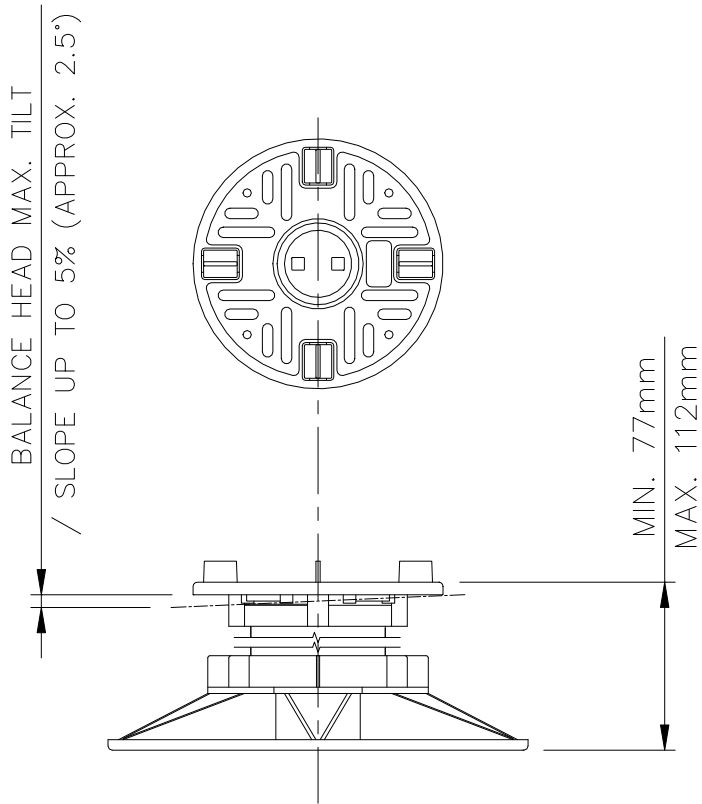

ACCESSORIES

- 2.5mm RUBBER SHIM
- 1% SLOPE CORRECTOR
- 2% SLOPE CORRECTOR
- 3% SLOPE CORRECTOR

DO NOT EXCEED 10% SLOPE

WEIGHT TOLERANCE: 683kg  
MAX WEIGHT/BREAK POINT: 1,171kg

WALLBARN LIMITED  
ADJUSTABLE HEIGHT BALANCE PEDESTAL  
77-112mm  
SP-BAL-077