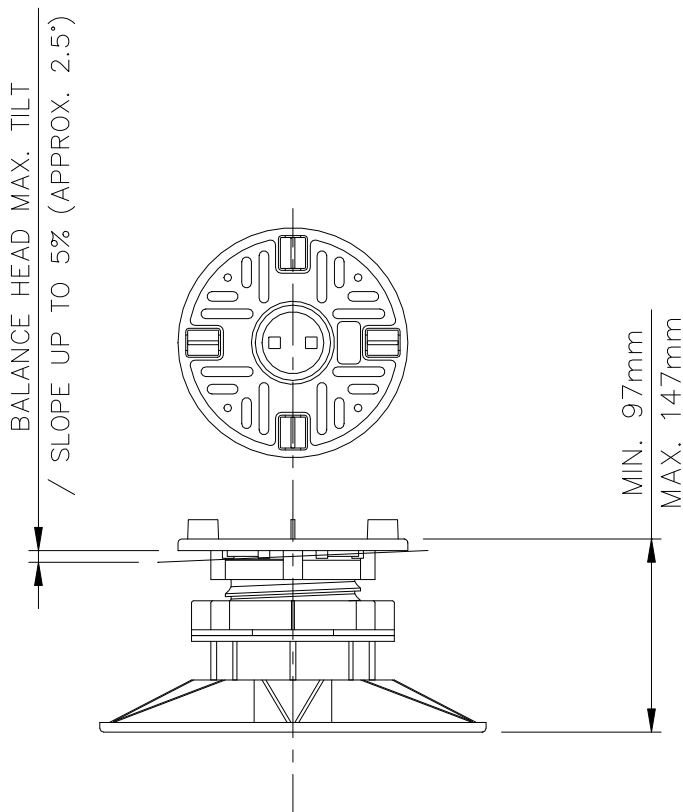

ACCESSORIES

2.5mm RUBBER SHIM
1% SLOPE CORRECTOR
2% SLOPE CORRECTOR
3% SLOPE CORRECTOR
DO NOT EXCEED 10% SLOPE

WEIGHT TOLERANCE: 683kg
MAX WEIGHT/BREAK POINT: 1,171kg

WALLBARN LIMITED
ADJUSTABLE HEIGHT BALANCE EXTRA PEDESTAL
WITH THREADED EXTENSION SHANK
97-147mm
SP-BAL-EXTRA-097