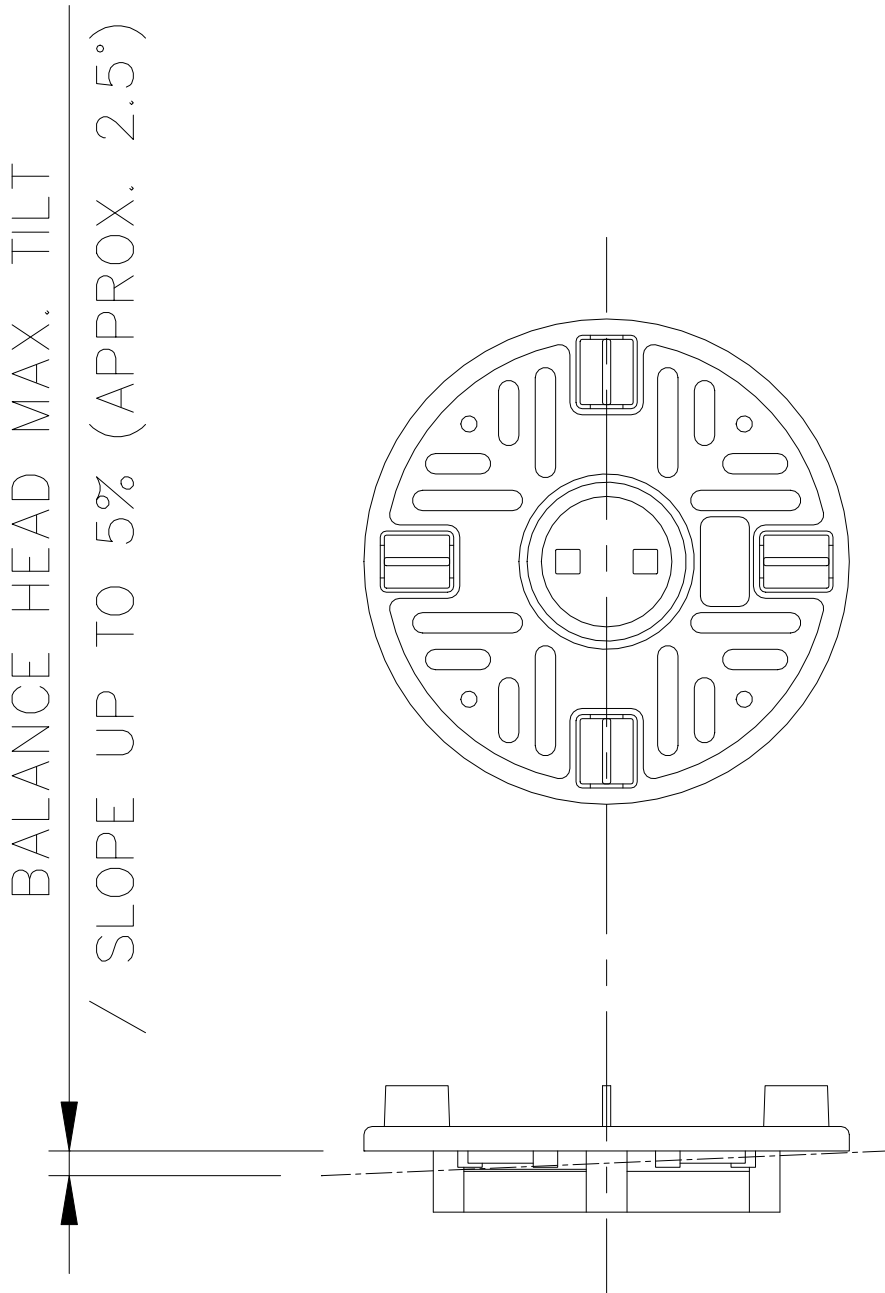

BALANCE HEAD  
TO BE USED WITH:

SP-BAL-047  
TO  
SP-BAL-222

WALLBARN LIMITED  
BALANCE HEAD