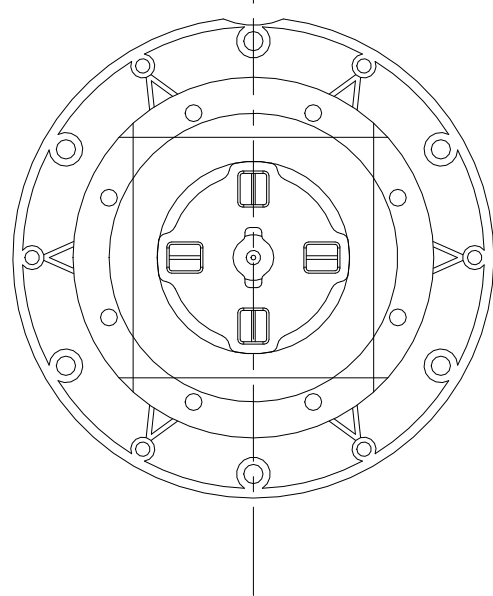

ACCESSORIES

- FLAT HEADPIECE
- 1% SLOPE CORRECTOR
- 2% SLOPE CORRECTOR
- 3% SLOPE CORRECTOR

CAN BE USED
INVERTED

WEIGHT TOLERANCE: 1,560kg
MAX WEIGHT/BREAK POINT: 2,057kg

WALLBARN LIMITED
MEGAPAD
115-220mm