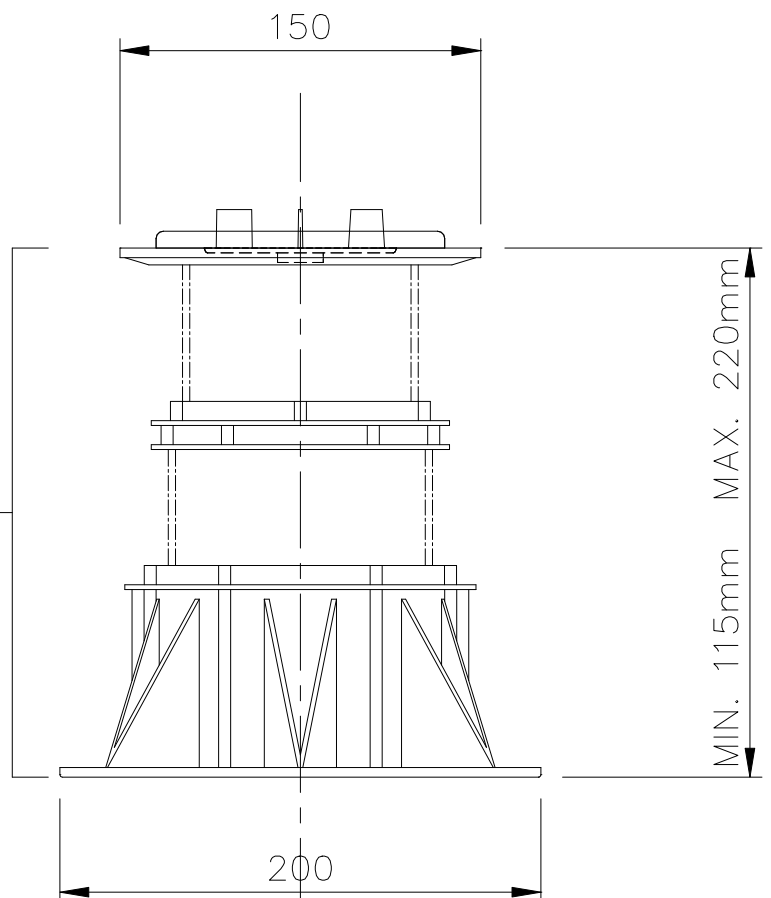

ACCESSORIES

- FLAT HEADPIECE
- 1% SLOPE CORRECTOR
- 2% SLOPE CORRECTOR
- 3% SLOPE CORRECTOR

CAN BE USED
INVERTED

WEIGHT TOLERANCE: 1,560kg
MAX WEIGHT/BREAK POINT: 2,057kg

WALLBARN LIMITED
MEGAPAD
115-220mm