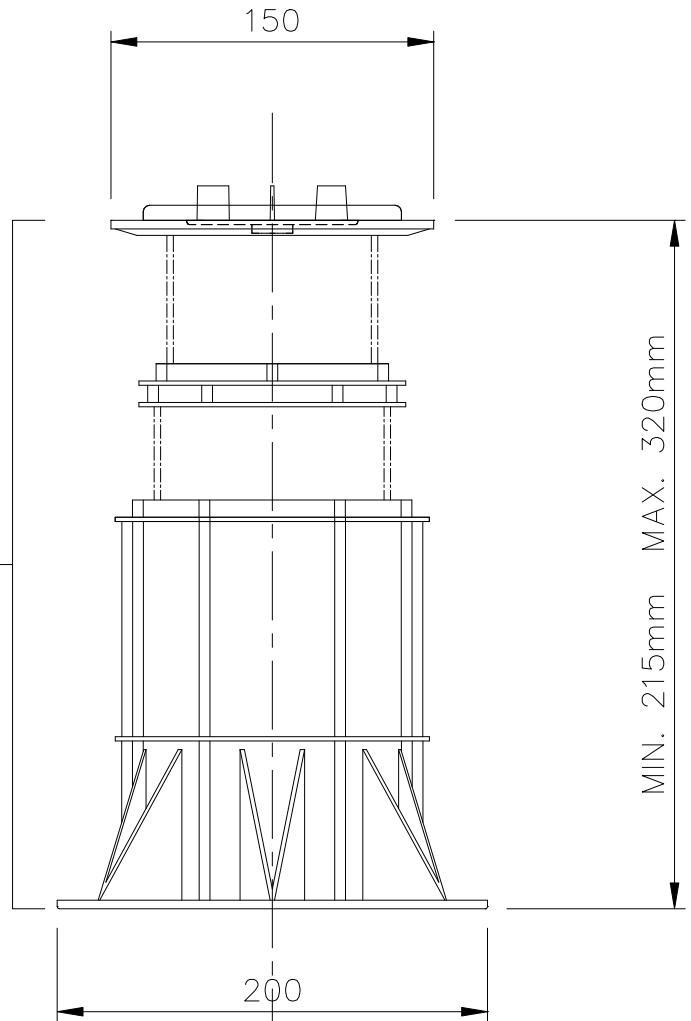

ACCESSORIES

- FLAT HEADPIECE
- 1% SLOPE CORRECTOR
- 2% SLOPE CORRECTOR
- 3% SLOPE CORRECTOR

CAN BE USED
INVERTED

WEIGHT TOLERANCE: 1,560kg
MAX WEIGHT/BREAK POINT: 2,057kg

WALLBARN LIMITED
MEGAPAD
215-320mm