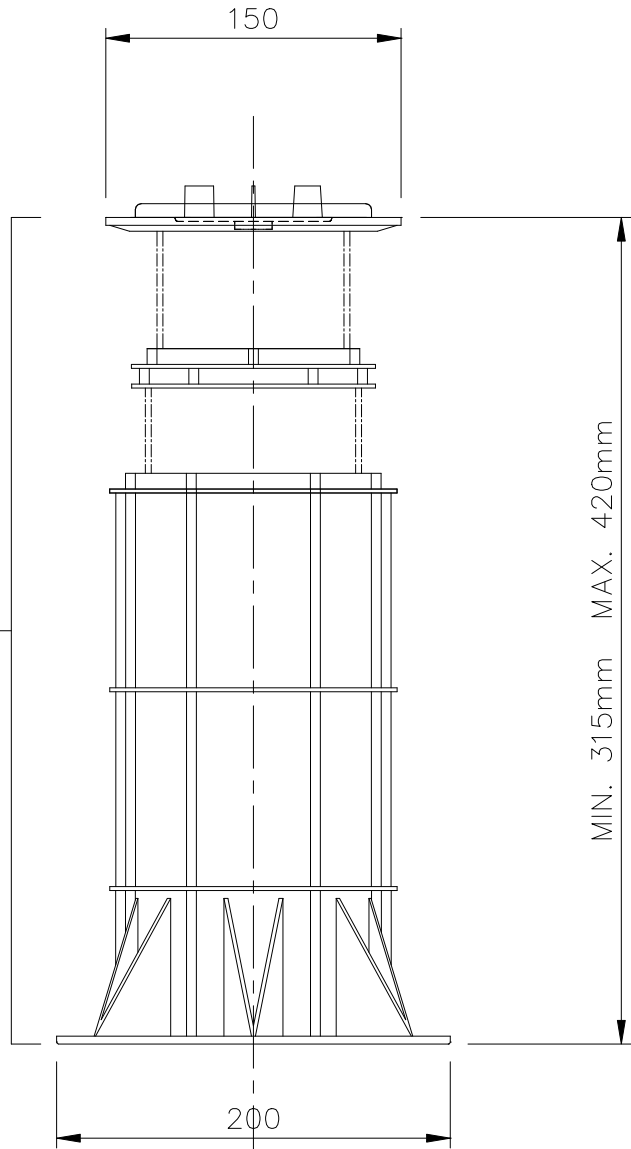

ACCESSORIES

- FLAT HEADPIECE
- 1% SLOPE CORRECTOR
- 2% SLOPE CORRECTOR
- 3% SLOPE CORRECTOR

CAN BE USED  
INVERTED

WEIGHT TOLERANCE: 1,560kg  
MAX WEIGHT/BREAK POINT: 2,057kg

WALLBARN LIMITED  
MEGAPAD  
315-420mm