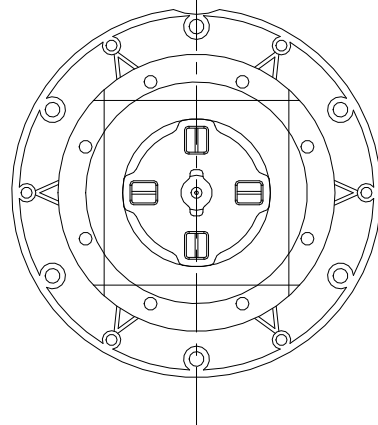

ACCESSORIES

- FLAT HEADPIECE
- 1% SLOPE CORRECTOR
- 2% SLOPE CORRECTOR
- 3% SLOPE CORRECTOR

CAN BE USED
INVERTED

WEIGHT TOLERANCE: 1,560kg
MAX WEIGHT/BREAK POINT: 2,057kg

WALLBARN LIMITED
MEGAPAD
415-520mm