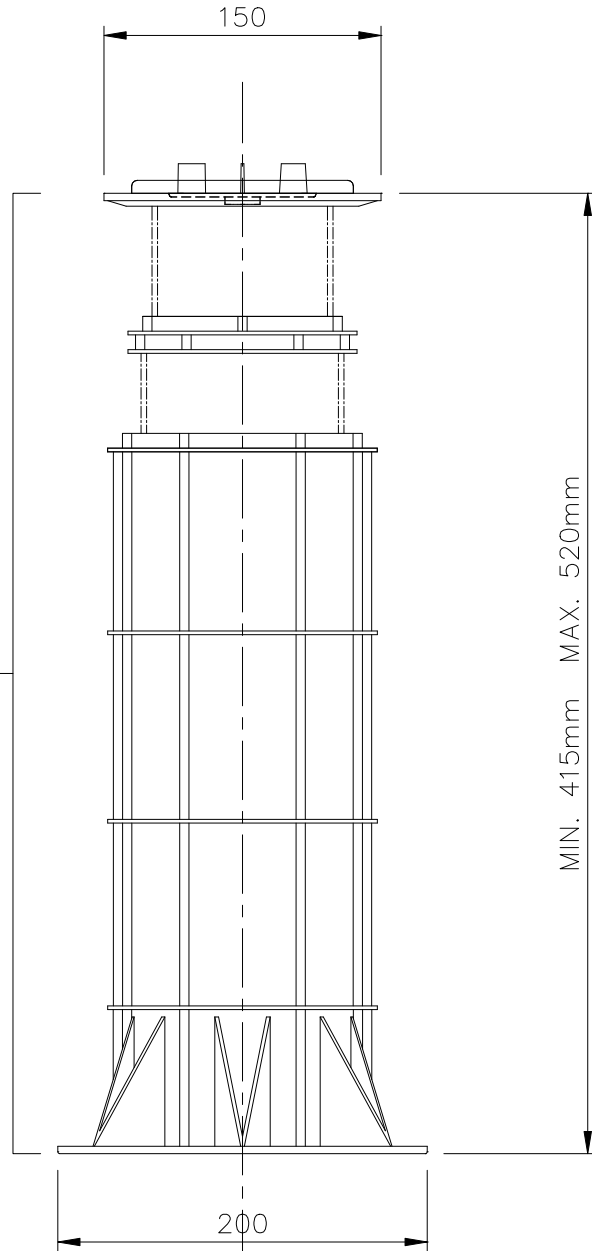

ACCESSORIES

- FLAT HEADPIECE
- 1% SLOPE CORRECTOR
- 2% SLOPE CORRECTOR
- 3% SLOPE CORRECTOR

CAN BE USED
INVERTED

WEIGHT TOLERANCE: 1,560kg
MAX WEIGHT/BREAK POINT: 2,057kg

WALLBARN LIMITED
MEGAPAD
415-520mm