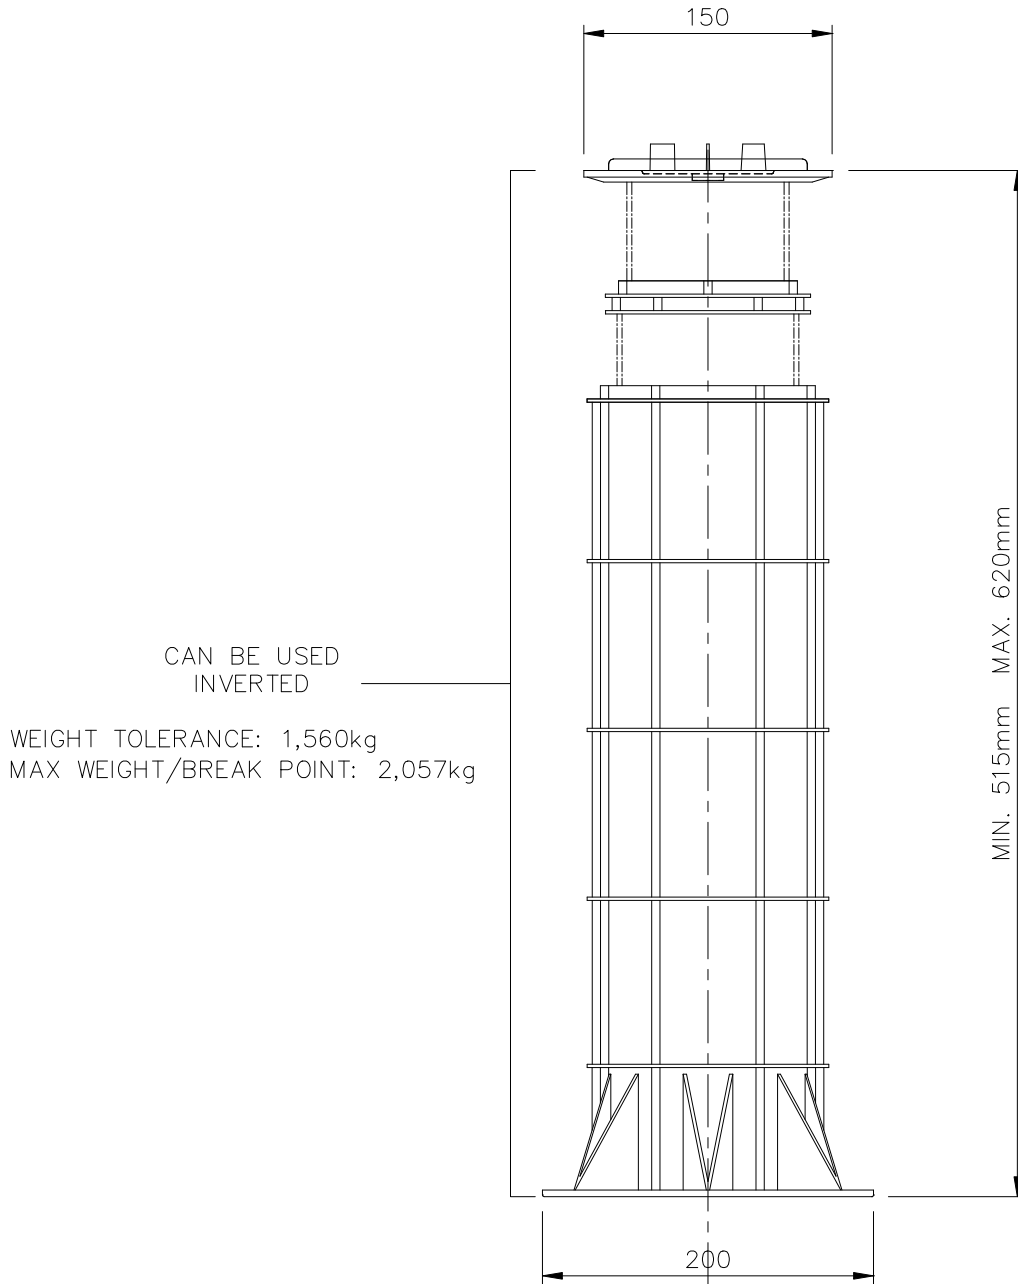

ACCESSORIES

- FLAT HEADPIECE
- 1% SLOPE CORRECTOR
- 2% SLOPE CORRECTOR
- 3% SLOPE CORRECTOR

WALLBARN LIMITED  
MEGAPAD  
515-620mm