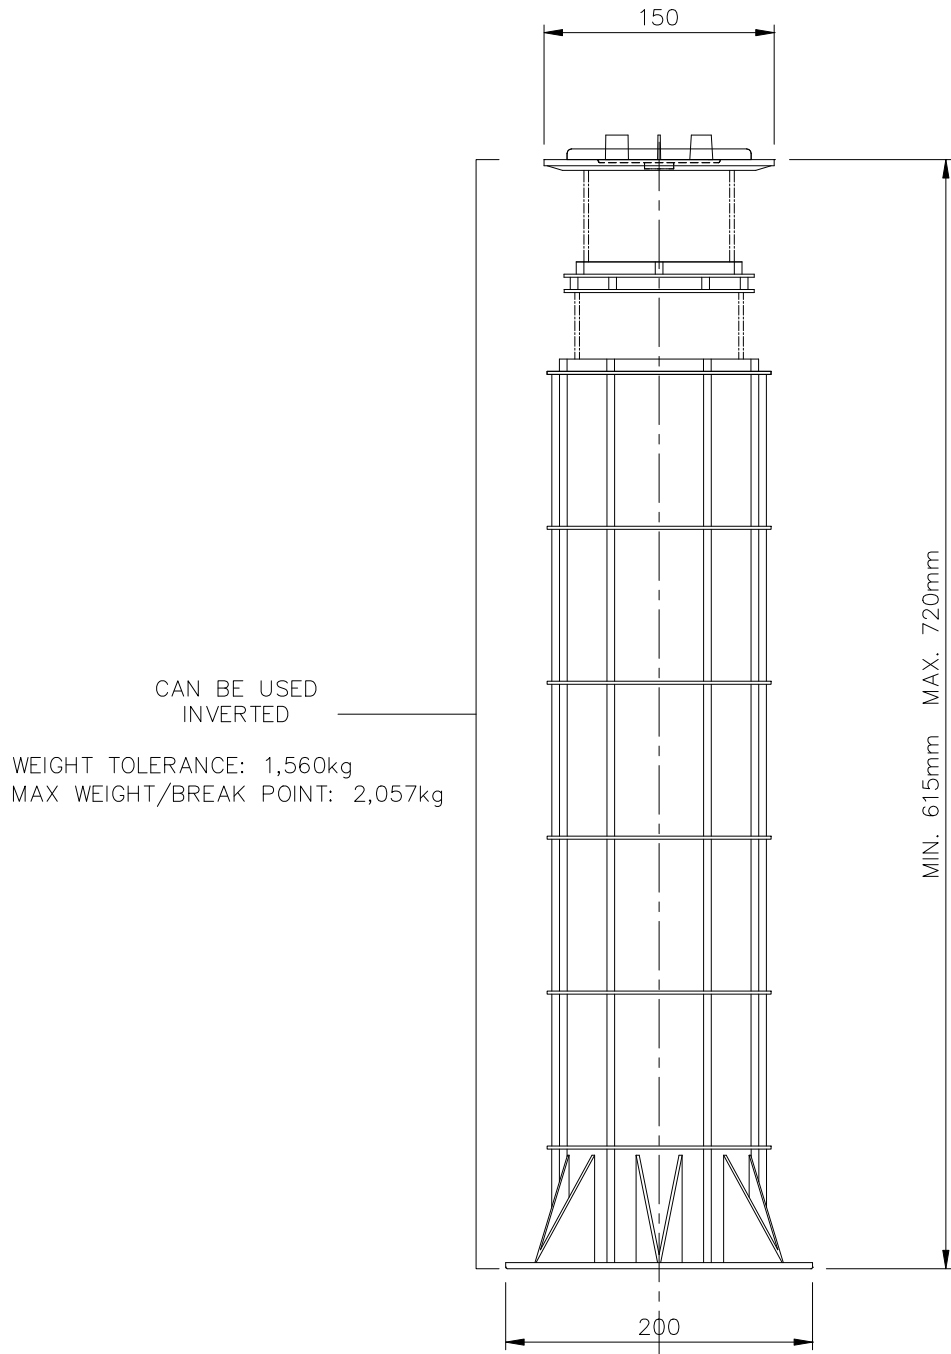

ACCESSORIES

- FLAT HEADPIECE
- 1% SLOPE CORRECTOR
- 2% SLOPE CORRECTOR
- 3% SLOPE CORRECTOR

WALLBARN LIMITED
MEGAPAD
615-720mm