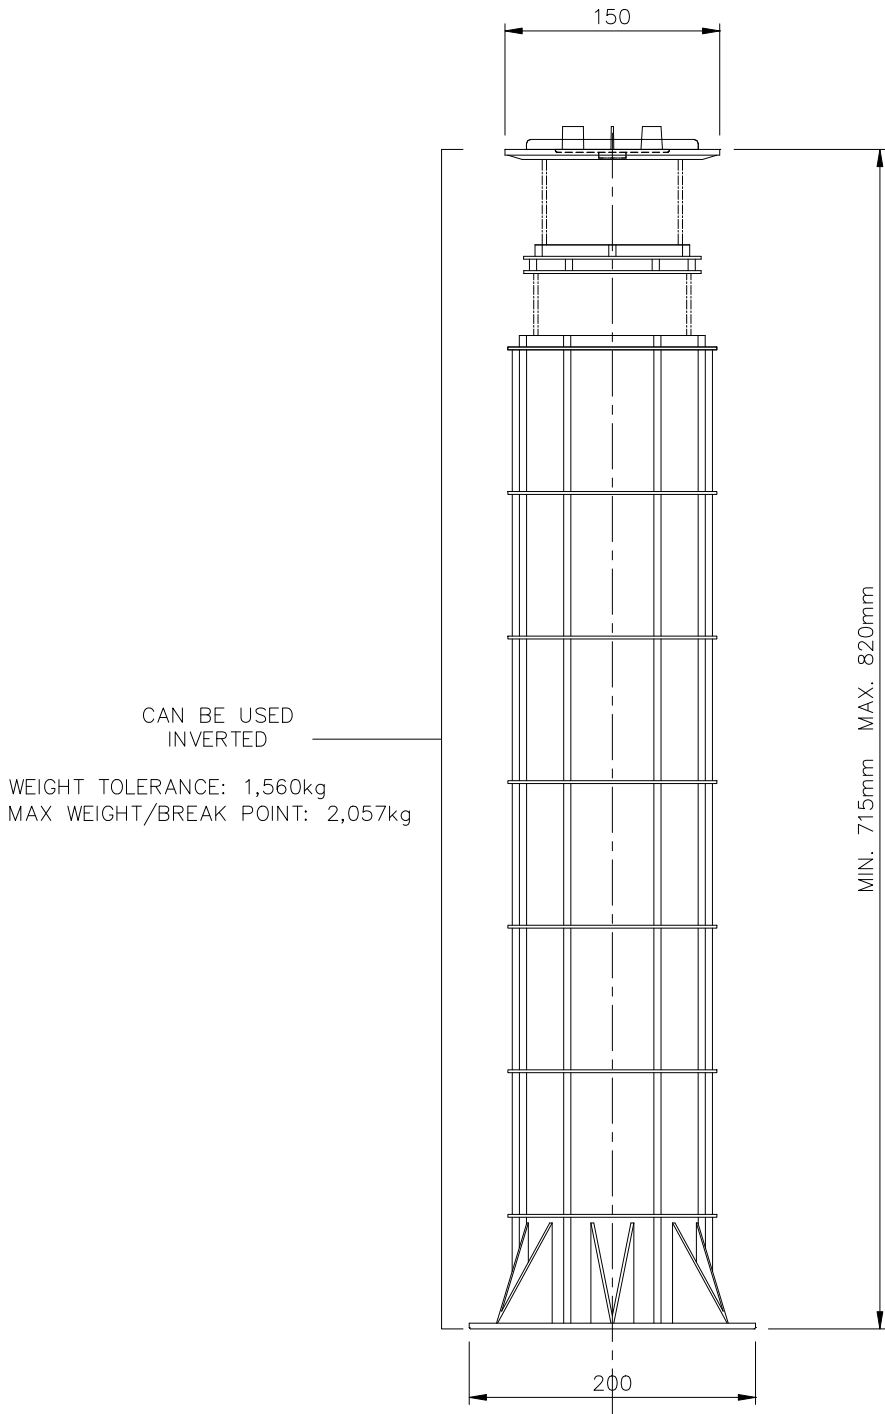

ACCESSORIES
FLAT HEADPIECE
1% SLOPE CORRECTOR
2% SLOPE CORRECTOR
3% SLOPE CORRECTOR

WALLBARN LIMITED
MEGAPAD
715-820mm