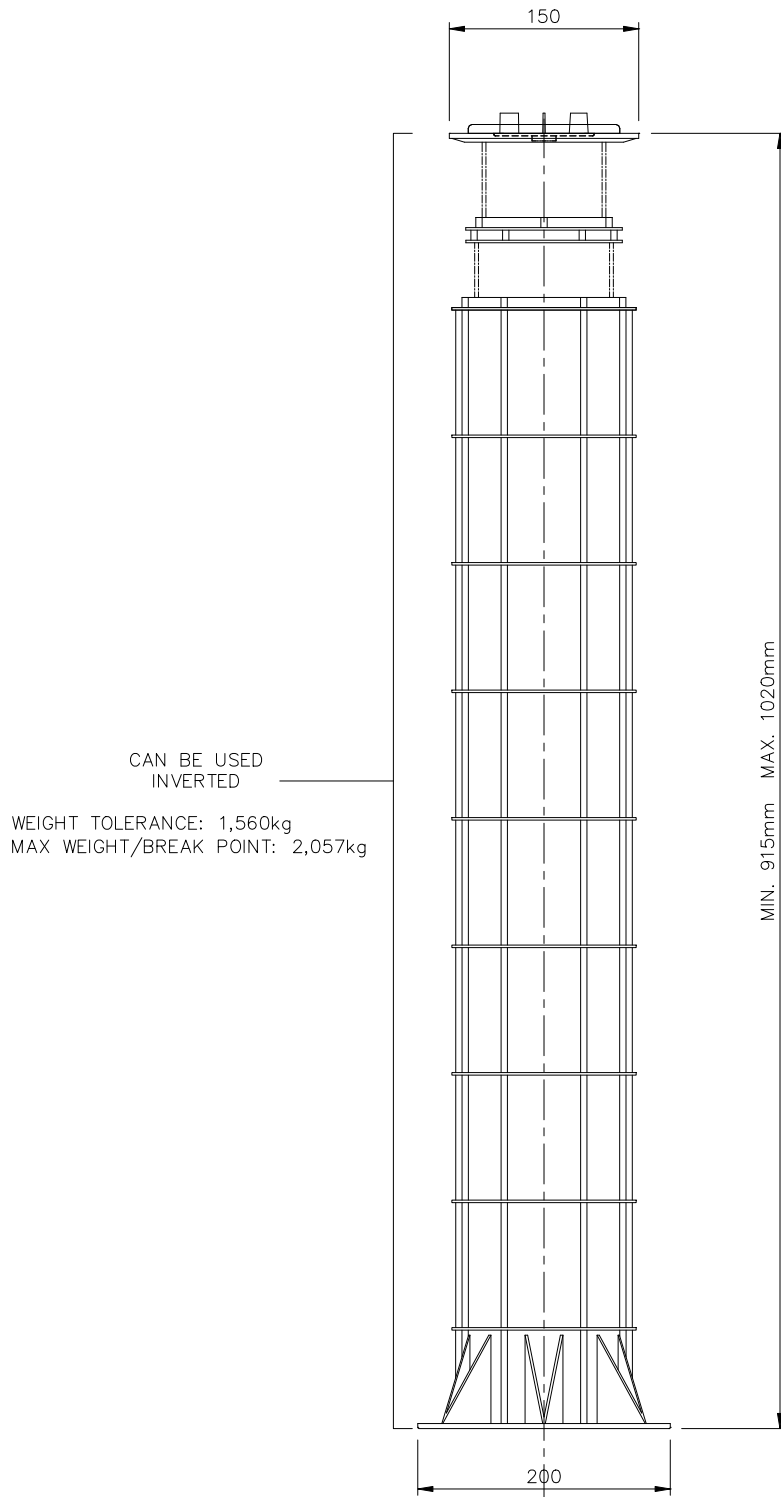

ACCESSORIES

- FLAT HEADPIECE
- 1% SLOPE CORRECTOR
- 2% SLOPE CORRECTOR
- 3% SLOPE CORRECTOR

WALLBARN LIMITED
MEGAPAD
915-1020mm