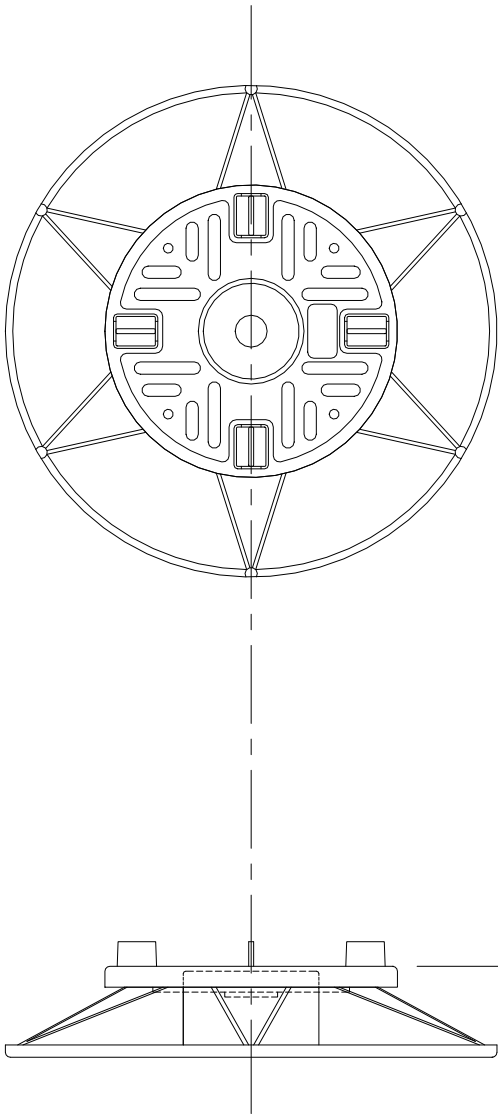

ACCESSORIES  
3mm SHIM  
FLAT HEADPIECE  
145mm EXTENSION SHANK

WEIGHT TOLERANCE: 683kg  
MAX WEIGHT/BREAK POINT: 1,171kg

WALLBARN LIMITED  
UNIVERSAL ADJUSTABLE PEDESTAL  
35–50mm