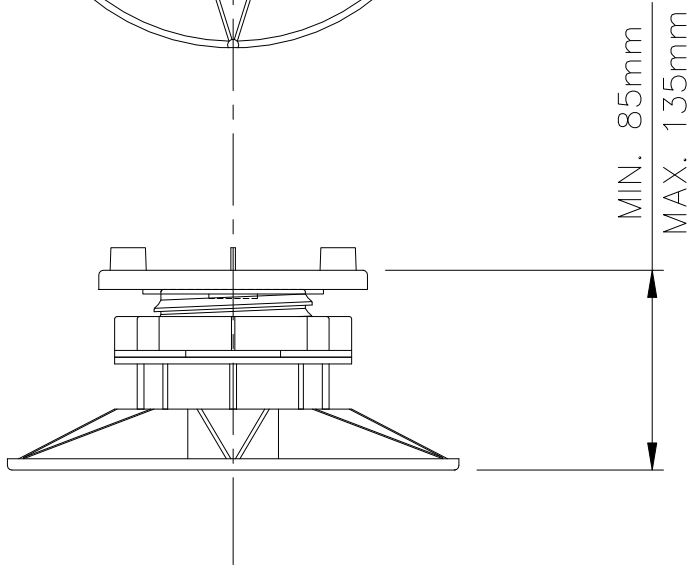

ACCESSORIES

- 3mm SHIM
- FLAT HEADPIECE
- 1% SLOPE CORRECTOR
- 2% SLOPE CORRECTOR
- 3% SLOPE CORRECTOR

WEIGHT TOLERANCE: 683kg  
MAX WEIGHT/BREAK POINT: 1,171kg

WALLBARN LIMITED  
UNIVERSAL EXT-EXTRA ADJUSTABLE PEDESTAL  
WITH 30mm THREADED EXTENSION SHANK  
85-135mm  
UNI EXTRA 85