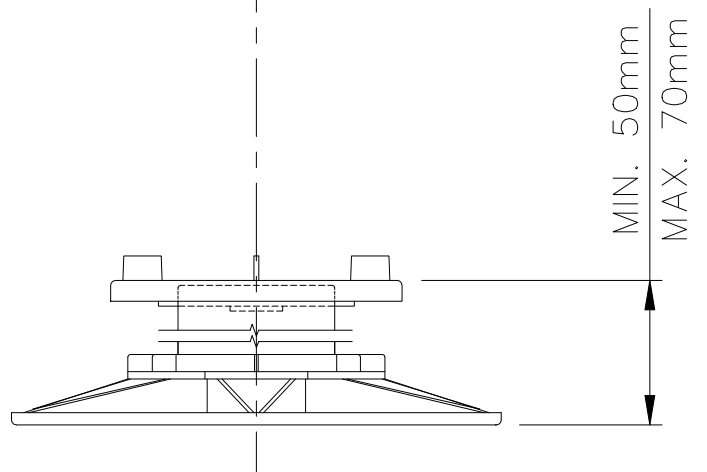

ACCESSORIES

- 3mm SHIM
- FLAT HEADPIECE
- 1% SLOPE CORRECTOR
- 2% SLOPE CORRECTOR
- 3% SLOPE CORRECTOR
- 145mm EXTENSION SHANK

WEIGHT TOLERANCE: 683kg
MAX WEIGHT/BREAK POINT: 1,171kg

WALLBARN LIMITED
UNIVERSAL ADJUSTABLE PEDESTAL
50–70mm