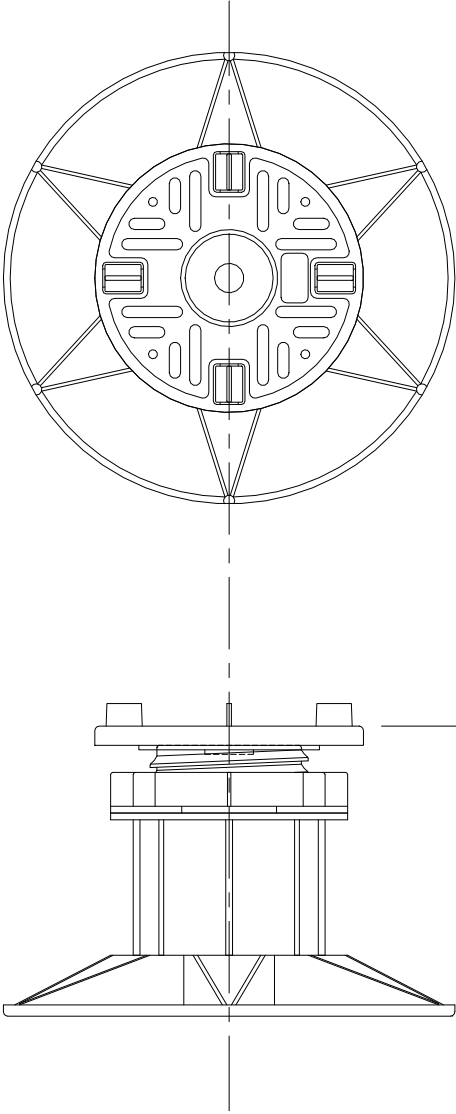

ACCESSORIES

- 3mm SHIM
- FLAT HEADPIECE
- 1% SLOPE CORRECTOR
- 2% SLOPE CORRECTOR
- 3% SLOPE CORRECTOR

WEIGHT TOLERANCE: 683kg  
MAX WEIGHT/BREAK POINT: 1,171kg

WALLBARN LIMITED  
UNIVERSAL EXT-EXTRA ADJUSTABLE PEDESTAL  
WITH 60mm THREADED EXTENSION SHANK  
125-210mm  
UNI EXTRA 125