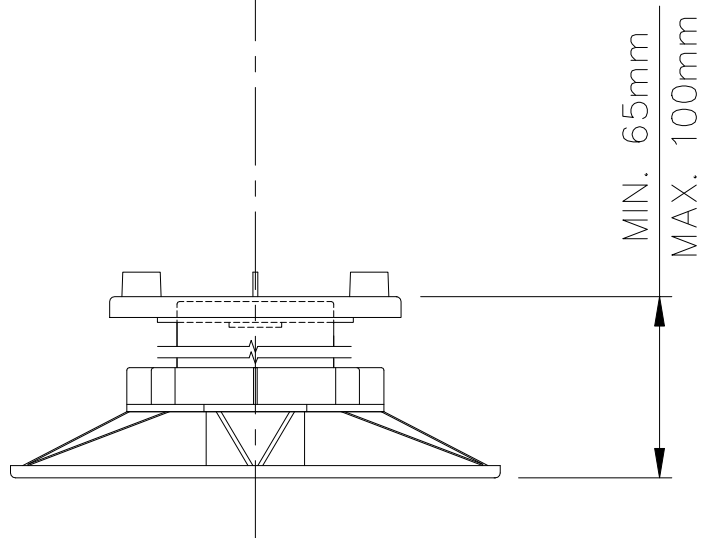

ACCESSORIES

- 3mm SHIM
- FLAT HEADPIECE
- 1% SLOPE CORRECTOR
- 2% SLOPE CORRECTOR
- 3% SLOPE CORRECTOR
- 145mm EXTENSION SHANK

WEIGHT TOLERANCE: 683kg
MAX WEIGHT/BREAK POINT: 1,171kg

WALLBARN LIMITED
UNIVERSAL ADJUSTABLE PEDESTAL
65-100mm