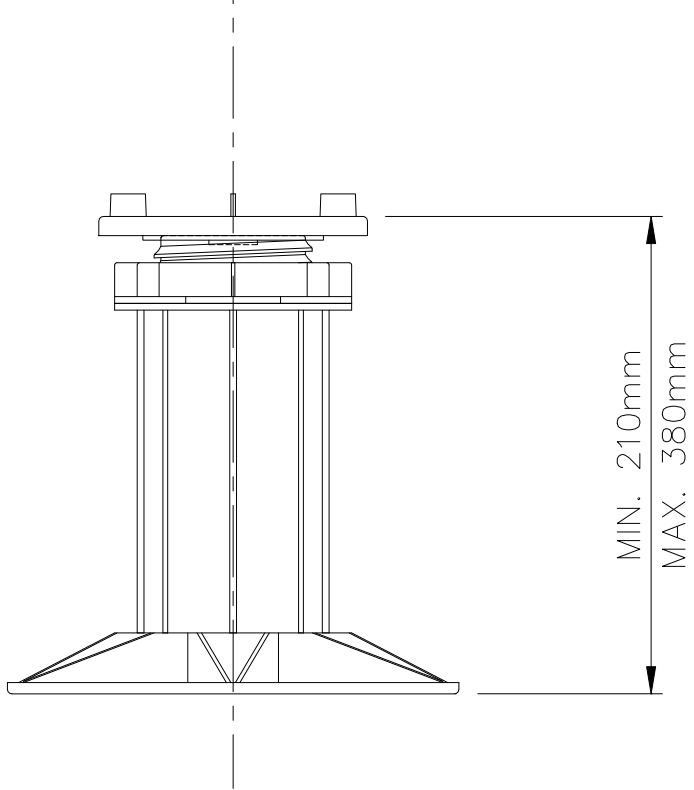

ACCESSORIES

- 3mm SHIM
- FLAT HEADPIECE
- 1% SLOPE CORRECTOR
- 2% SLOPE CORRECTOR
- 3% SLOPE CORRECTOR

WEIGHT TOLERANCE: 683kg  
MAX WEIGHT/BREAK POINT: 1,171kg

WALLBARN LIMITED  
UNIVERSAL EXT-EXTRA ADJUSTABLE PEDESTAL  
WITH 145mm THREADED EXTENSION SHANK  
210-380mm  
UNI EXTRA 210