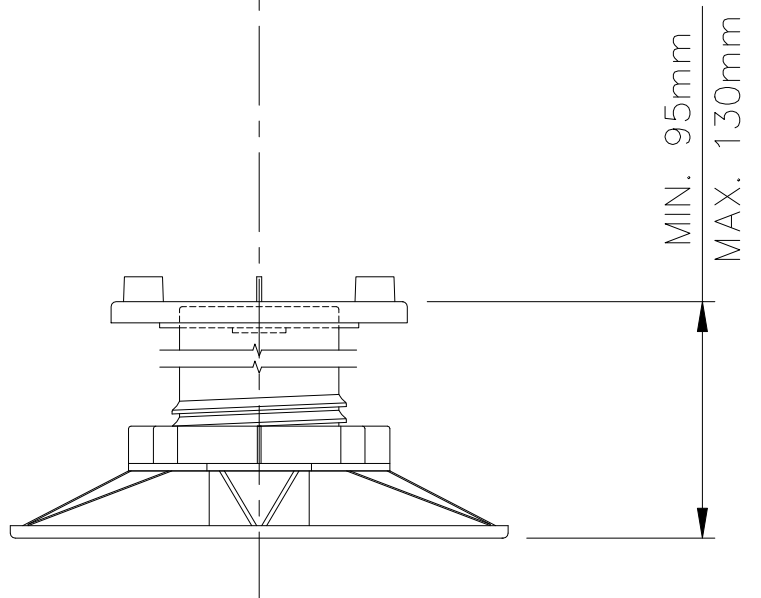

ACCESSORIES

3mm SHIM  
FLAT HEADPIECE  
1% SLOPE CORRECTOR  
2% SLOPE CORRECTOR  
3% SLOPE CORRECTOR  
145mm EXTENSION SHANK

WEIGHT TOLERANCE: 683kg  
MAX WEIGHT/BREAK POINT: 1,171kg

WALLBARN LIMITED  
UNIVERSAL ADJUSTABLE PEDESTAL  
95-130mm