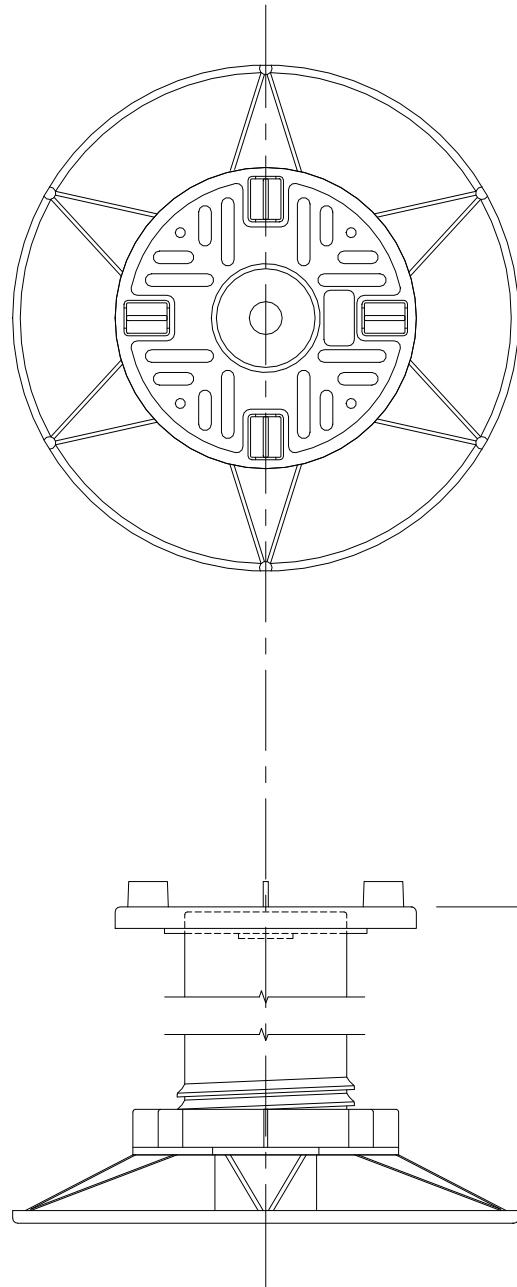

ACCESSORIES

- 3mm SHIM
- FLAT HEADPIECE
- 1% SLOPE CORRECTOR
- 2% SLOPE CORRECTOR
- 3% SLOPE CORRECTOR
- 145mm EXTENSION SHANK

WEIGHT TOLERANCE: 683kg
MAX WEIGHT/BREAK POINT: 1,171kg

WALLBARN LIMITED
UNIVERSAL ADJUSTABLE PEDESTAL
125–160mm