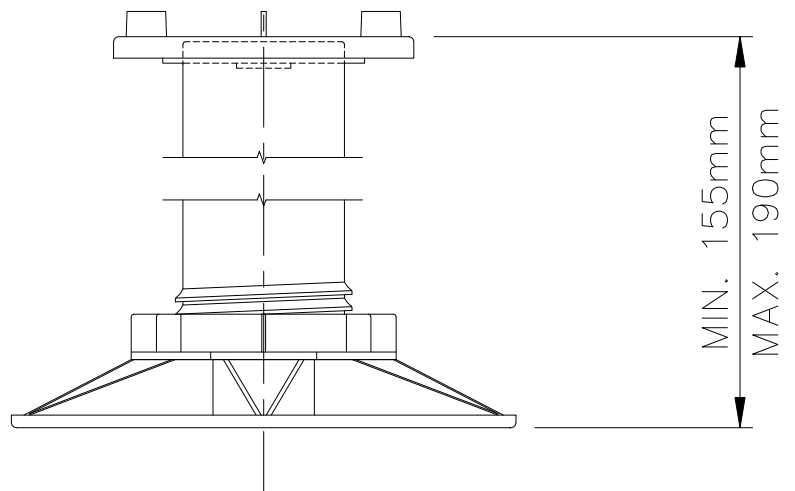

ACCESSORIES

- 3mm SHIM
- FLAT HEADPIECE
- 1% SLOPE CORRECTOR
- 2% SLOPE CORRECTOR
- 3% SLOPE CORRECTOR
- 145mm EXTENSION SHANK

WEIGHT TOLERANCE: 683kg  
MAX WEIGHT/BREAK POINT: 1,171kg

WALLBARN LIMITED  
UNIVERSAL ADJUSTABLE PEDESTAL  
155–190mm