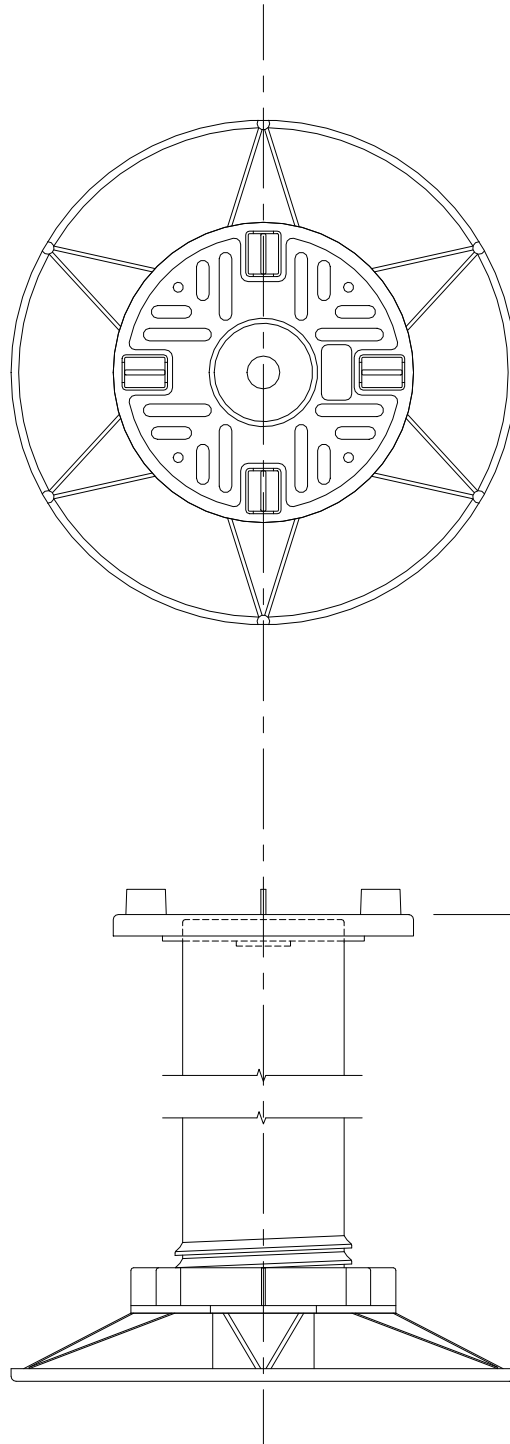

ACCESSORIES

- 3mm SHIM
- FLAT HEADPIECE
- 1% SLOPE CORRECTOR
- 2% SLOPE CORRECTOR
- 3% SLOPE CORRECTOR
- 145mm EXTENSION SHANK

WEIGHT TOLERANCE: 683kg
MAX WEIGHT/BREAK POINT: 1,171kg

WALLBARN LIMITED
UNIVERSAL ADJUSTABLE PEDESTAL
185–220mm