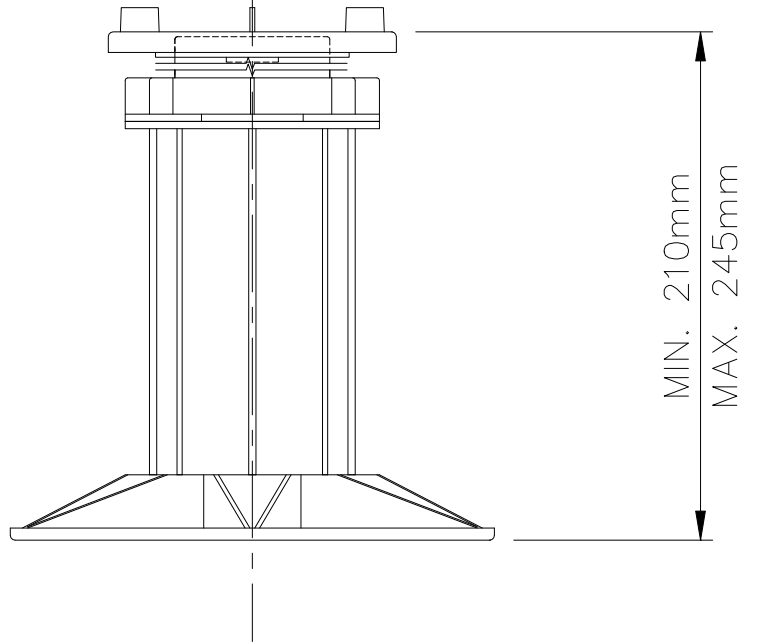

ACCESSORIES

- 3mm SHIM
- FLAT HEADPIECE
- 1% SLOPE CORRECTOR
- 2% SLOPE CORRECTOR
- 3% SLOPE CORRECTOR

WEIGHT TOLERANCE: 683kg
MAX WEIGHT/BREAK POINT: 1,171kg

WALLBARN LIMITED
UNIVERSAL EXT ADJUSTABLE PEDESTAL
WITH EXTENSION SHANK
210-245mm