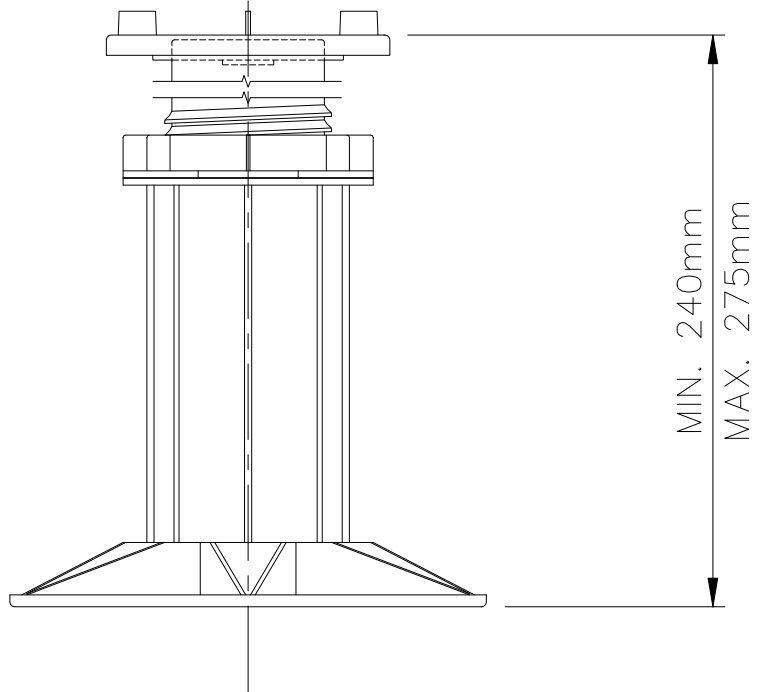

ACCESSORIES

- 3mm SHIM
- FLAT HEADPIECE
- 1% SLOPE CORRECTOR
- 2% SLOPE CORRECTOR
- 3% SLOPE CORRECTOR

WEIGHT TOLERANCE: 683kg
MAX WEIGHT/BREAK POINT: 1,171kg

WALLBARN LIMITED
UNIVERSAL EXT ADJUSTABLE PEDESTAL
WITH EXTENSION SHANK
240-275mm