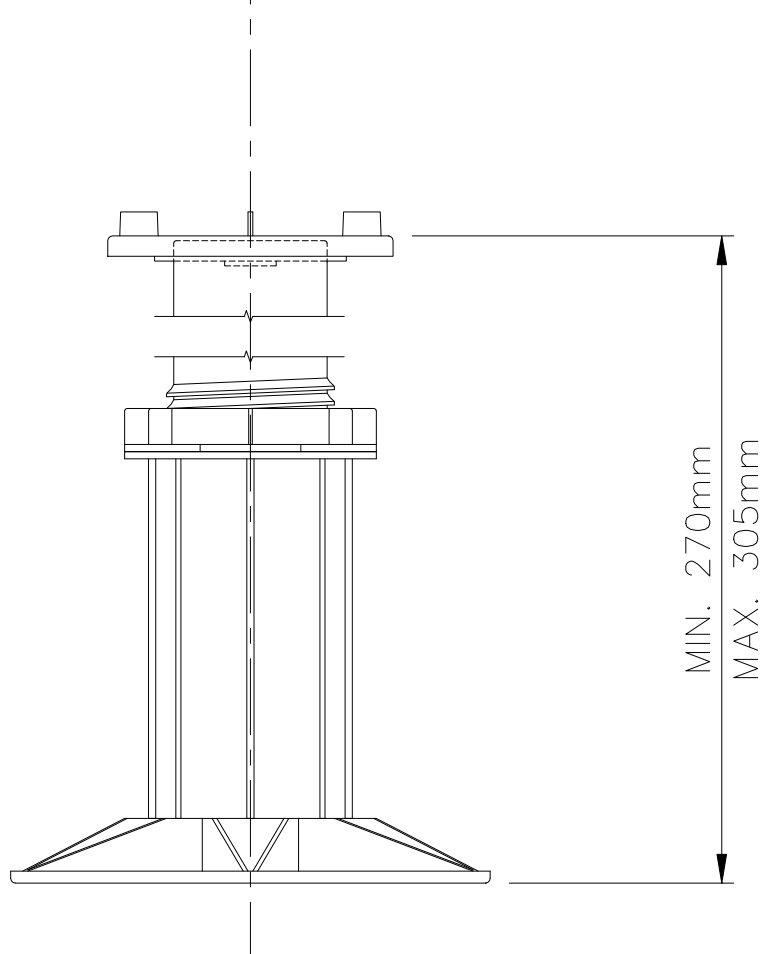

ACCESSORIES

3mm SHIM
FLAT HEADPIECE
1% SLOPE CORRECTOR
2% SLOPE CORRECTOR
3% SLOPE CORRECTOR

WEIGHT TOLERANCE: 683kg
MAX WEIGHT/BREAK POINT: 1,171kg

WALLBARN LIMITED
UNIVERSAL EXT ADJUSTABLE PEDESTAL
WITH EXTENSION SHANK
270-305mm