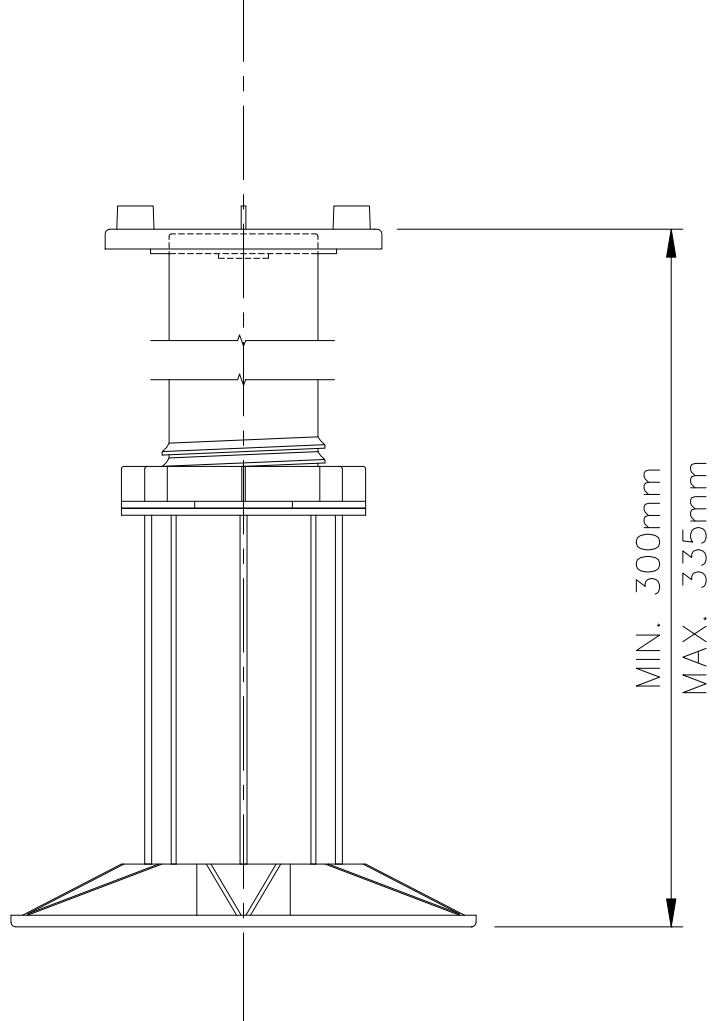

ACCESSORIES

- 3mm SHIM
- FLAT HEADPIECE
- 1% SLOPE CORRECTOR
- 2% SLOPE CORRECTOR
- 3% SLOPE CORRECTOR

WEIGHT TOLERANCE: 683kg  
MAX WEIGHT/BREAK POINT: 1,171kg

WALLBARN LIMITED  
UNIVERSAL EXT ADJUSTABLE PEDESTAL  
WITH EXTENSION SHANK  
300–335mm