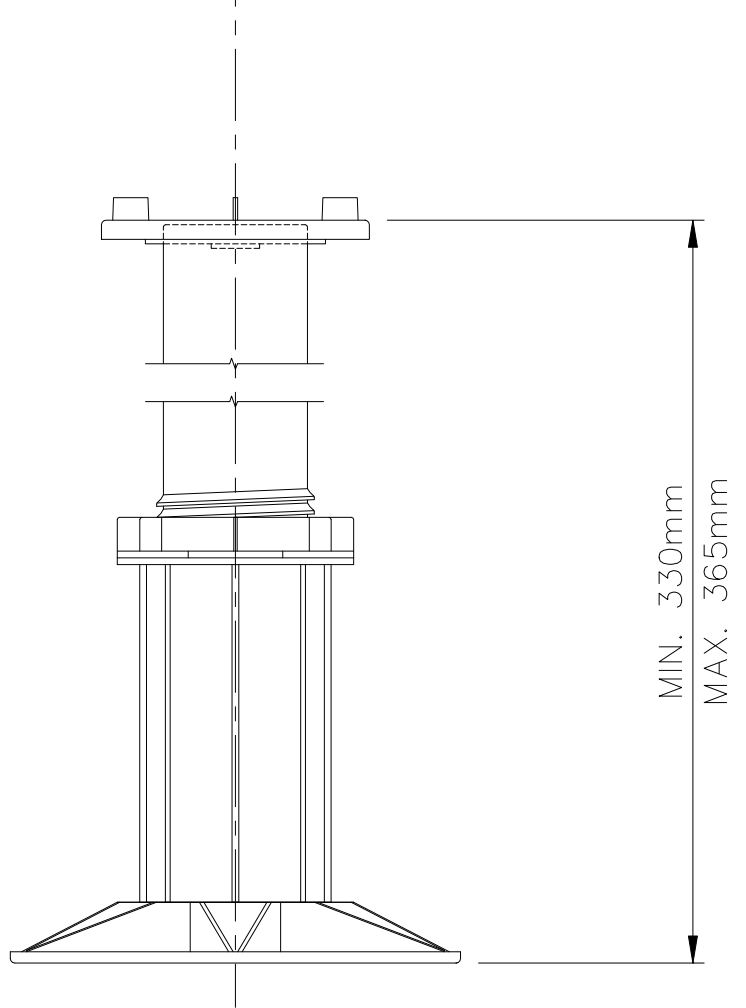

ACCESSORIES

3mm SHIM
FLAT HEADPIECE
1% SLOPE CORRECTOR
2% SLOPE CORRECTOR
3% SLOPE CORRECTOR

WEIGHT TOLERANCE: 683kg
MAX WEIGHT/BREAK POINT: 1,171kg

WALLBARN LIMITED
UNIVERSAL EXT ADJUSTABLE PEDESTAL
WITH EXTENSION SHANK
330–365mm