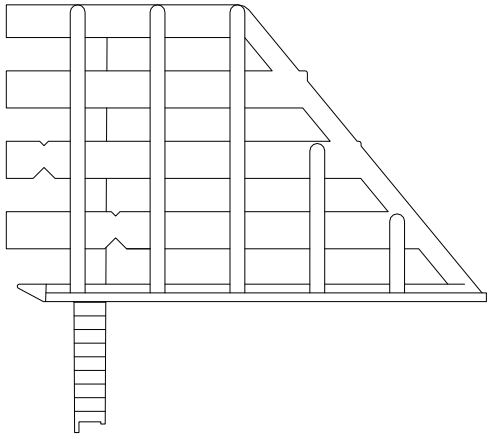

INNER WIDTH  
BETWEEN  
PRONGS OR ARMS  
90mm

DIMENSIONS	
HEIGHT	70mm
WIDTH	185mm
DEPTH	110mm

WALLBARN LIMITED  
SQUARE LEAF GUARD