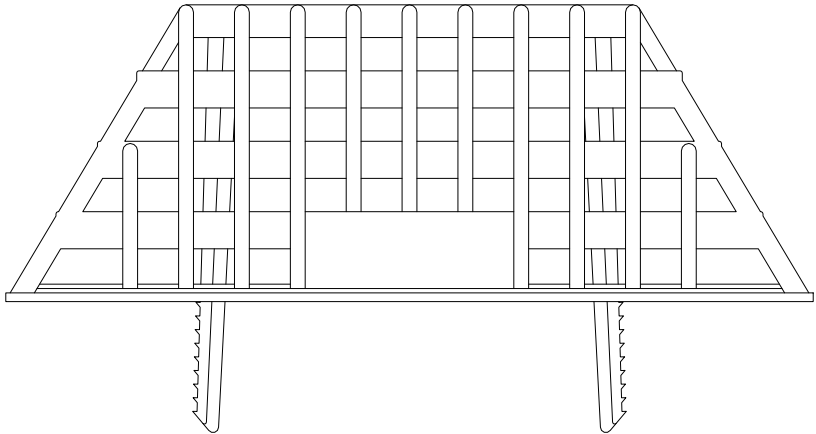

INNER WIDTH  
BETWEEN  
PRONGS OR ARMS  
90mm

DIMENSIONS	
HEIGHT	70mm
WIDTH	185mm
DEPTH	110mm

WALLBARN LIMITED  
SQUARE LEAF GUARD