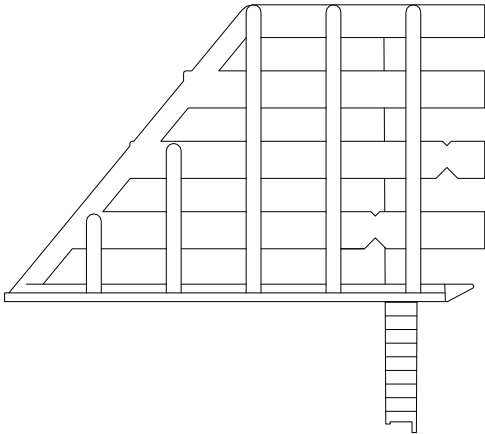

INNER WIDTH  
BETWEEN  
PRONGS OR ARMS  
90mm

DIMENSIONS	
HEIGHT	70mm
WIDTH	185mm
DEPTH	110mm

WALLBARN LIMITED  
SQUARE LEAF GUARD