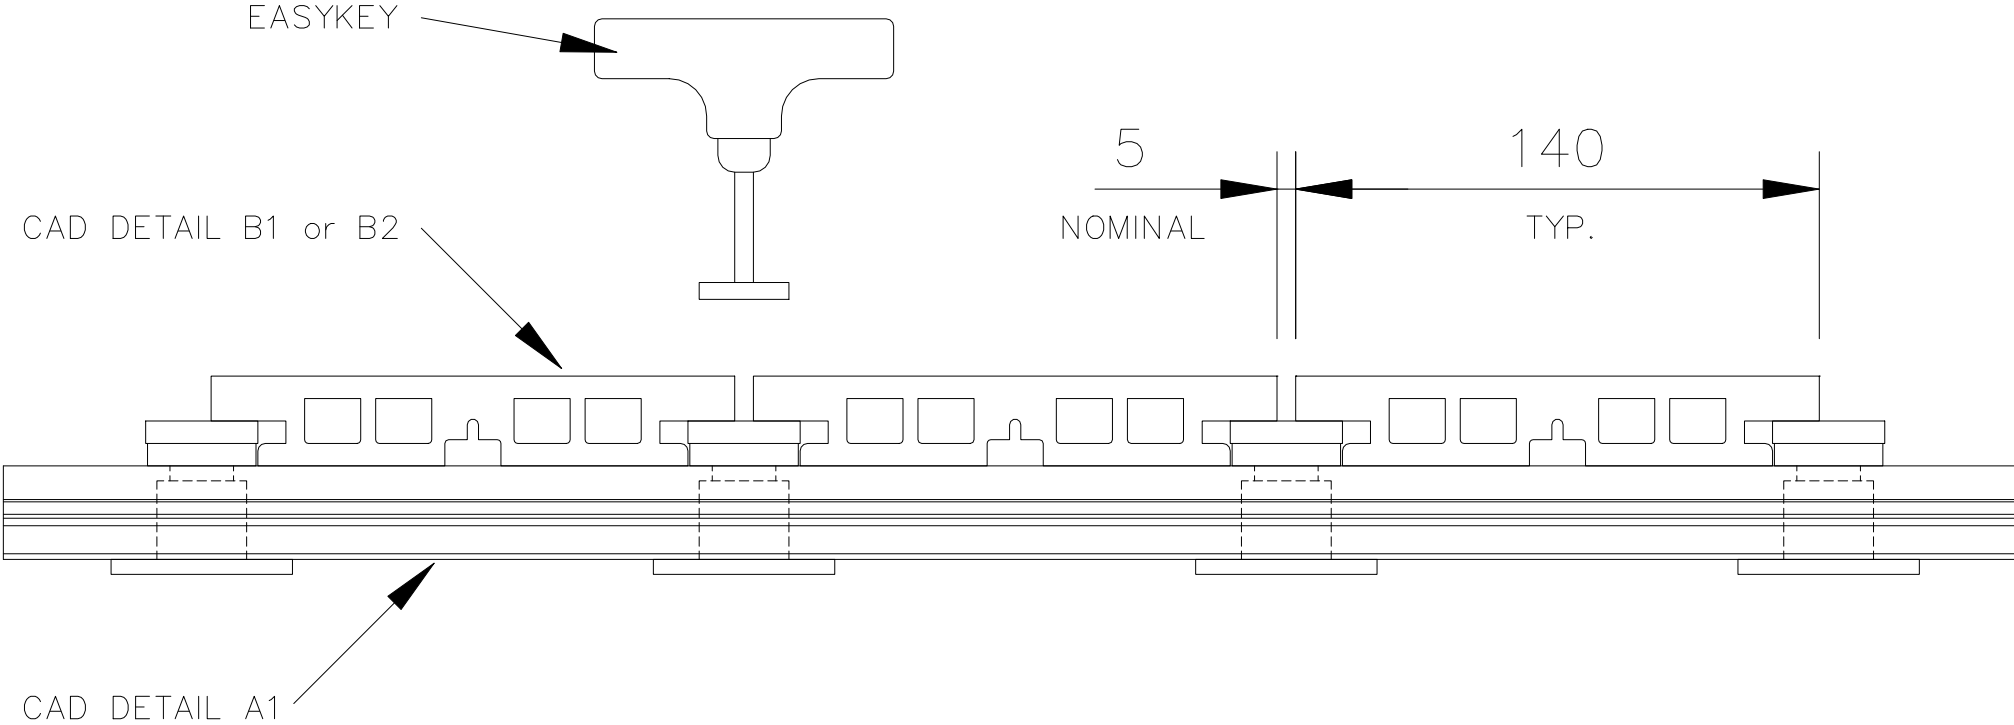

Mechanically fix onto battens or a structural deck

Available in :

DURO Excellence Composite		Tropical hardwood	
	Teak colour		Ipe
	Terra colour		Garapa
	Moor Oak colour		Thermo Bamboo
	Denim colour		

WALLBARN LIMITED
 EASYCHANGE DECKING SYSTEM
 TYPICAL ASSEMBLY MECHANICALLY FIXED