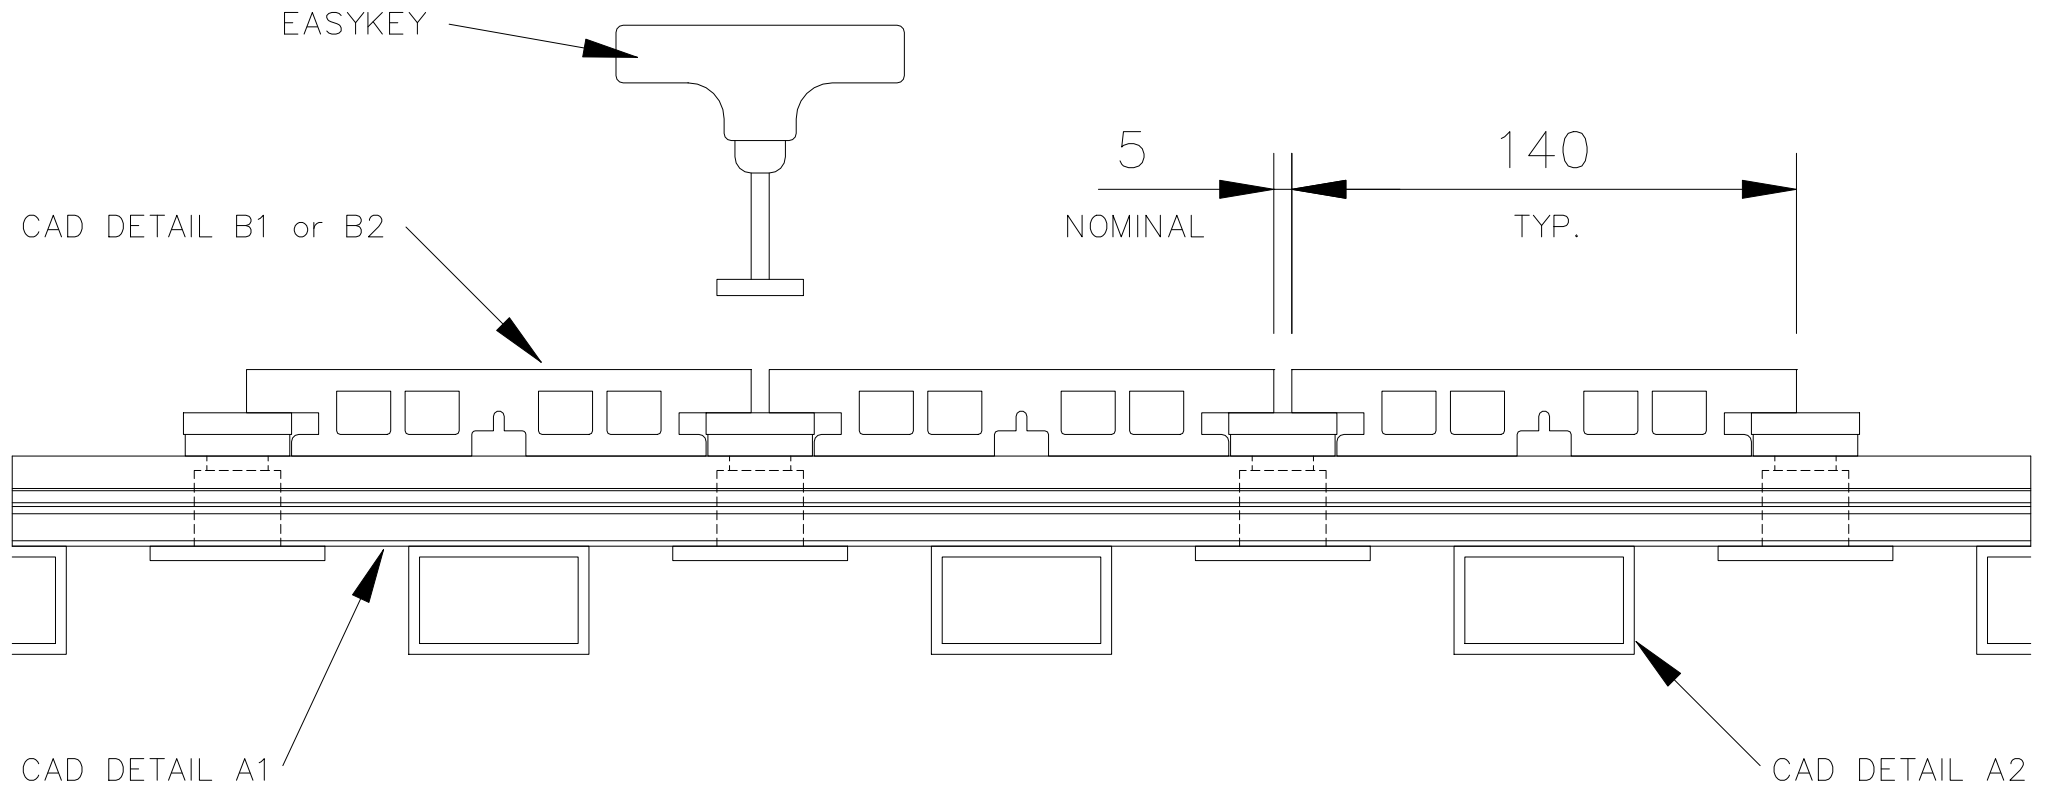

Mount onto Wallbarn adjustable pedestals

Available in :

DURO Excellence Composite		Tropical hardwood	
	Teak colour		Ipe
	Terra colour		Garapa
	Moor Oak colour		Thermo Bamboo
	Denim colour		

WALLBARN LIMITED  
 EASYCHANGE DECKING SYSTEM  
 TYPICAL ASSEMBLY ONTO PEDESTAL