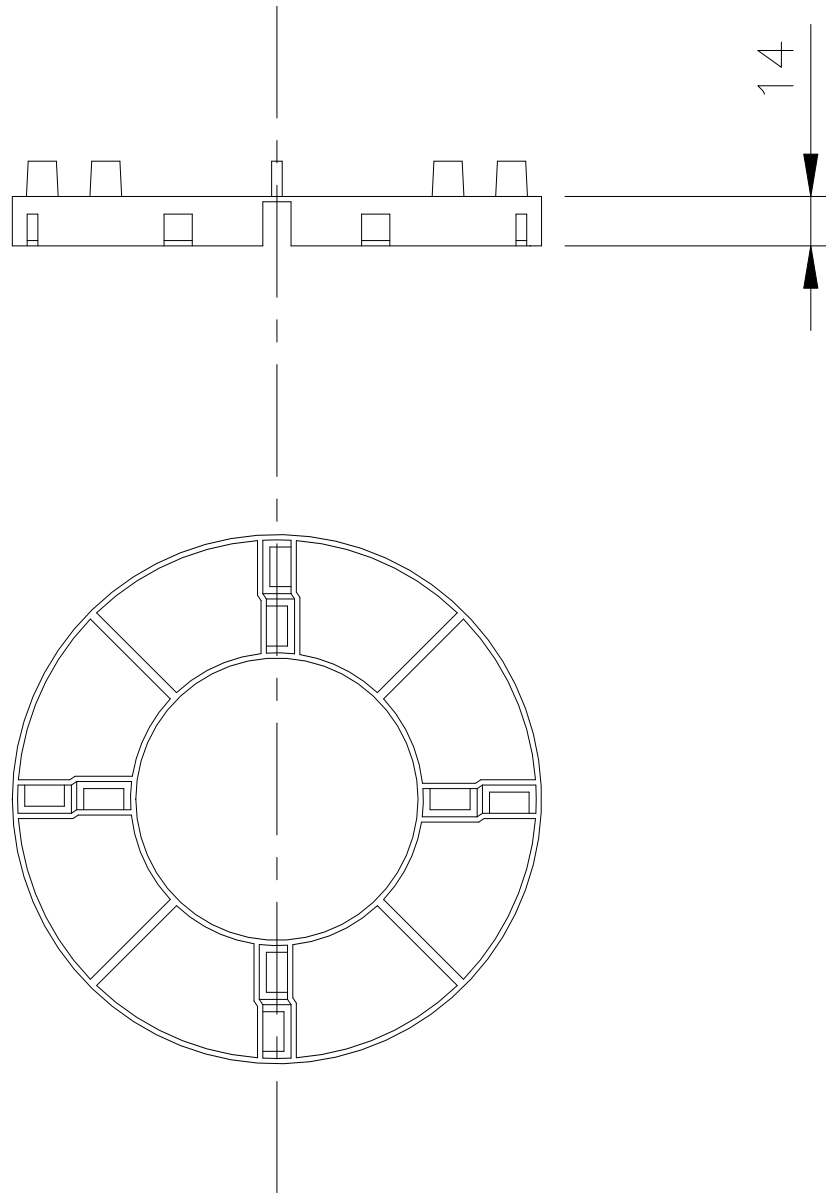

# ACCESSORIES

1mm SHIM

2mm SHIM

3mm SHIM

WALLBARN LIMITED  
PAVING SUPPORT PAD  
14mm PLASTIC