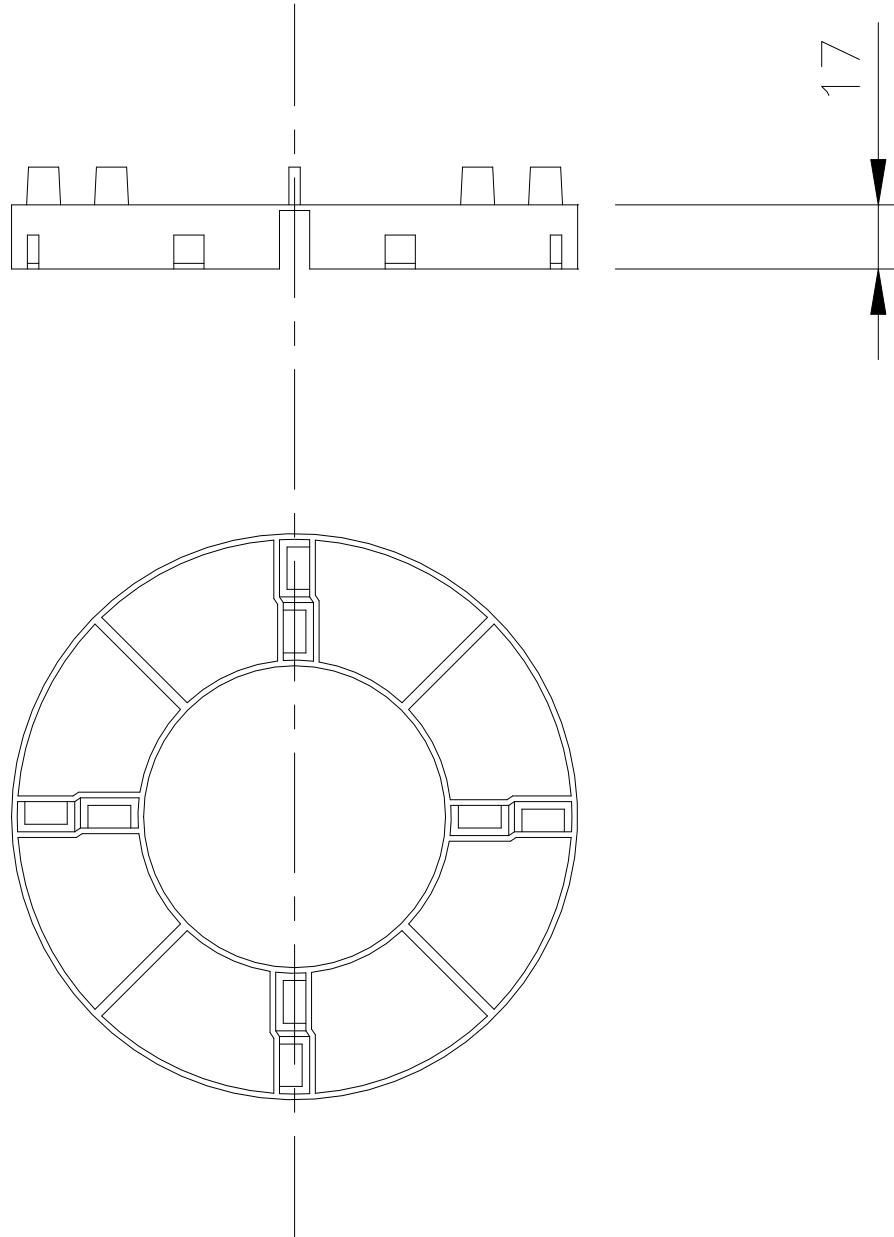

ACCESSORIES

1mm SHIM
2mm SHIM
3mm SHIM

WALLBARN LIMITED
PAVING SUPPORT PAD
17mm PLASTIC