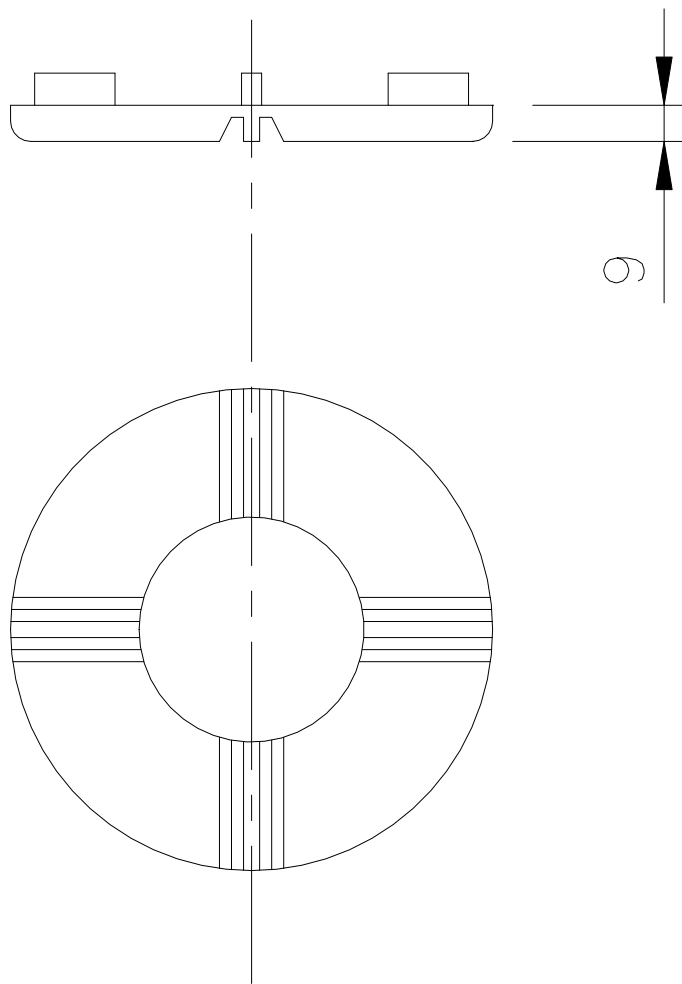

ACCESSORIES

1mm SHIM

2mm SHIM

3mm SHIM

WALLBARN LIMITED  
PAVING SUPPORT PAD  
9mm RUBBER