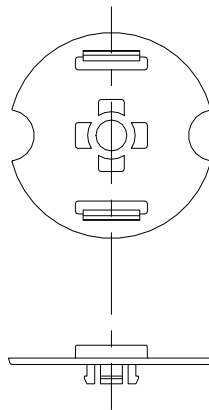

HEADPIECE
CAN BE USED ON:

MINIPAD 10–20mm
MINIPAD 10–25mm
MINIPAD 22–30mm
MINIPAD 28–40mm

MEGAPAD 35–50mm
MEGAPAD 50–75mm
MEGAPAD 75–120mm
MEGAPAD 115–220mm
MEGAPAD 215–320mm
MEGAPAD 315–420mm
MEGAPAD 415–520mm
MEGAPAD 515–620mm
MEGAPAD 615–720mm
MEGAPAD 715–820mm
MEGAPAD 815–920mm
MEGAPAD 915–1020mm

WALLBARN LIMITED
INTEGRATED RAIL SYSTEM FOR PAVING & DECKING
RAIL SYSTEM CLIP HEADPIECE