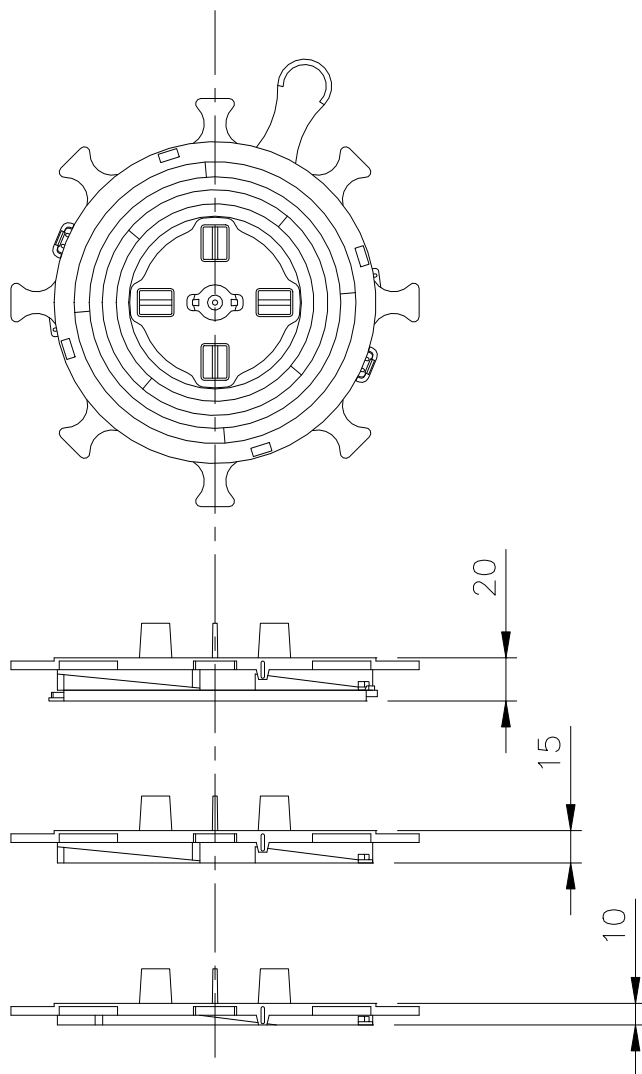

ACCESSORIES

2.5mm RUBBER SHIM

HEADPIECE LUG SIZE
OPTIONS AVAILABLE:
10mm & 2mm WIDE
10mm & 4mm WIDE

WEIGHT TOLERANCE: 683kg
MAX WEIGHT/BREAK POINT: 1,171kg

WALLBARN LIMITED
MINIPAD
ADJUSTABLE HEIGHT 10–20mm
(20mm HEIGHT INCLUDES ONE EXTENSION PLATE)