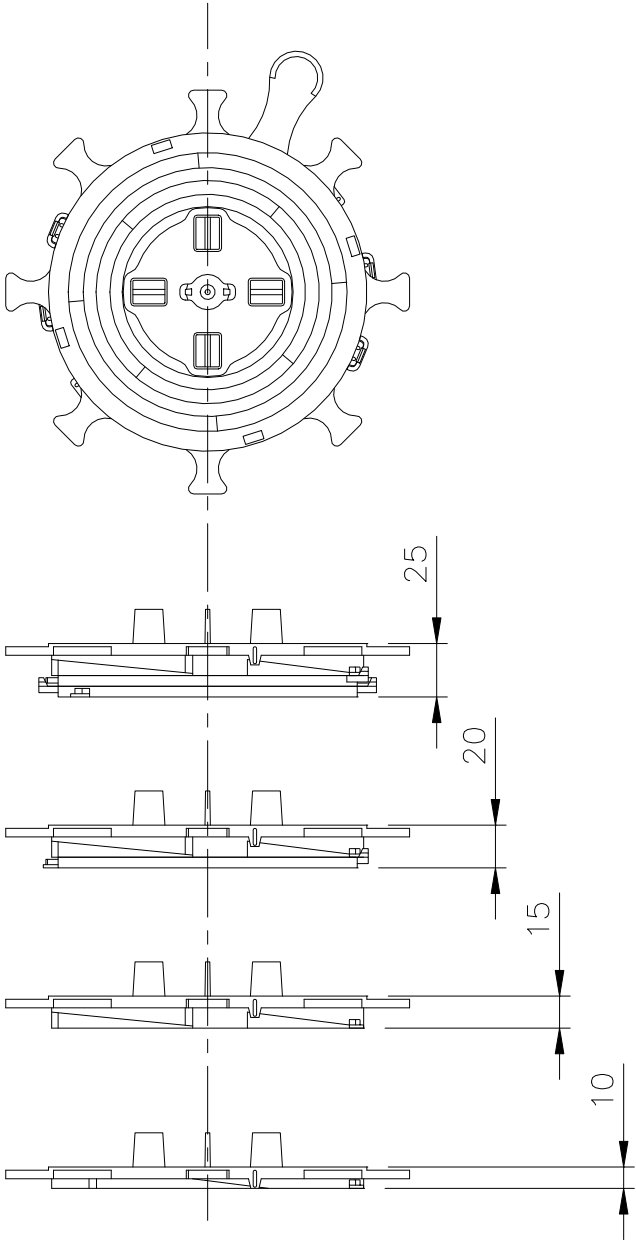

ACCESSORIES

2.5mm RUBBER SHIM

HEADPIECE LUG SIZE
OPTIONS AVAILABLE:
10mm & 2mm WIDE
10mm & 4mm WIDE

WEIGHT TOLERANCE: 683kg
MAX WEIGHT/BREAK POINT: 1,171kg

WALLBARN LIMITED
MINIPAD
ADJUSTABLE HEIGHT 10–25mm
(20mm HEIGHT INCLUDES ONE EXTENSION PLATE)
(25mm HEIGHT INCLUDES TWO EXTENSION PLATES)